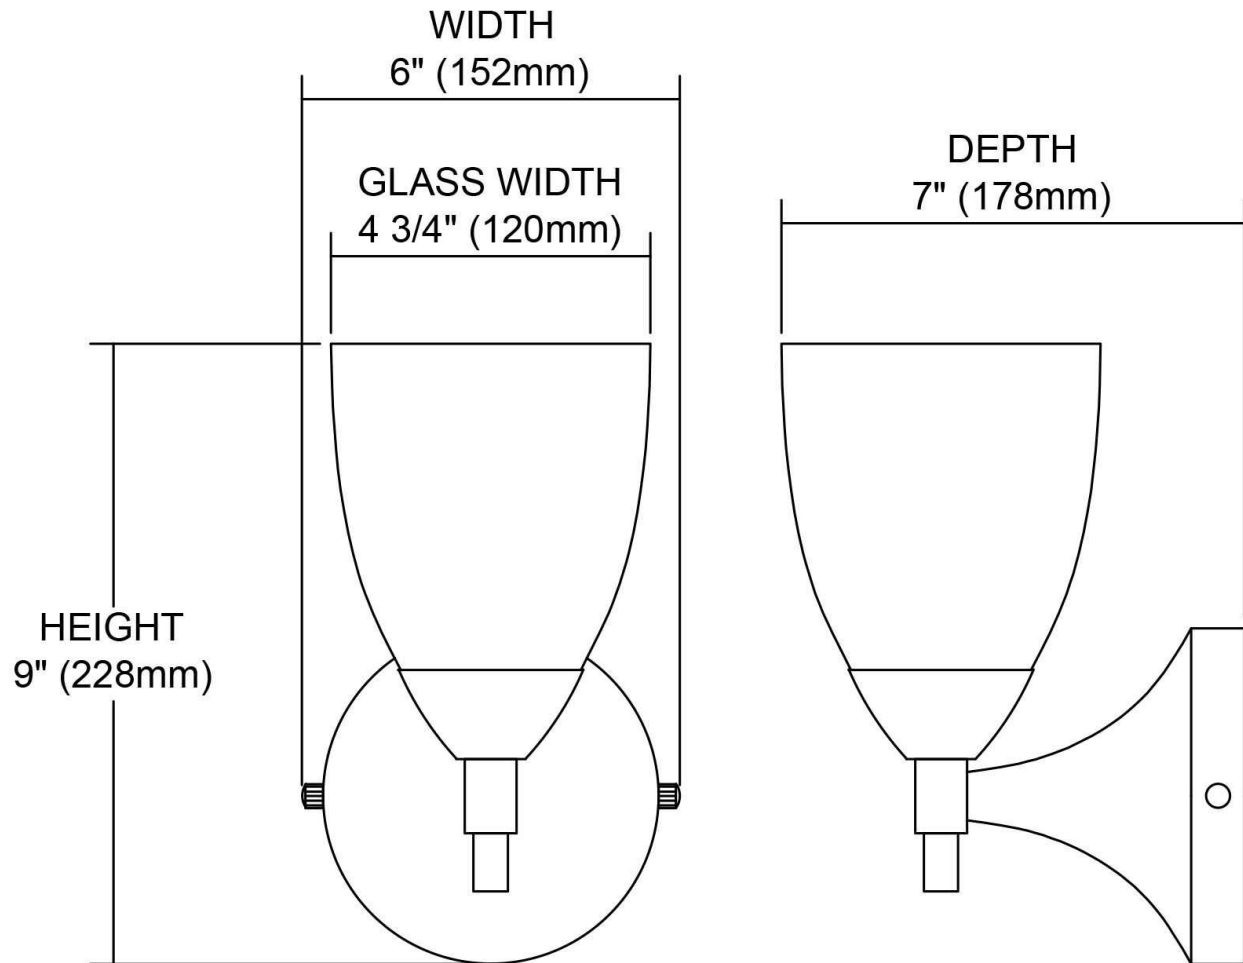

LED

ITEM #:	10150/1DR-FR-LED
UPC	748119052984
Description	Celina 1-Light Wall Lamp in Dark Rust with Fire Red Glass - Includes LED Bulb
Finish	Dark Rust
Materials	Glass, Metal
Brand	ELK Lighting
Collection	Celina
Category	Indoor Lighting
Type	Sconce

ITEM DIMENSIONS				RATINGS & SPECIFICATIONS				
Width	5.5 inches			Safety Rating	N/A		Certification	Dry locations
Depth	7 inches			ADA Compliant	N/A		Voltage	N/A
Height	9 inches			BULBS / SOCKETS				
Weight	2 pounds			Quantity	1	Wattage	9.5 watts	
ADDITIONAL DIMENSIONS				Included	Yes		Type	A19 LED (E26 Medium Base)
Backplate / Canopy	5 diameter			Other	N/A			
HCWO	N/A			CHAIN / CORD INFORMATION				
Min. Extension	N/A			Chain	N/A		Cord	N/A
Max. Extension	N/A			SHADE / GLASS DETAILS				
OVERALL HEIGHT				Shade/Glass Description	Fire Red Glass			
Min.	N/A		Max.	N/A				
EXTENSION ROD(S)				Width	5 inches		Height	7 inches
N/A				Width at Top	5 inches		Width at Bottom	5 inches