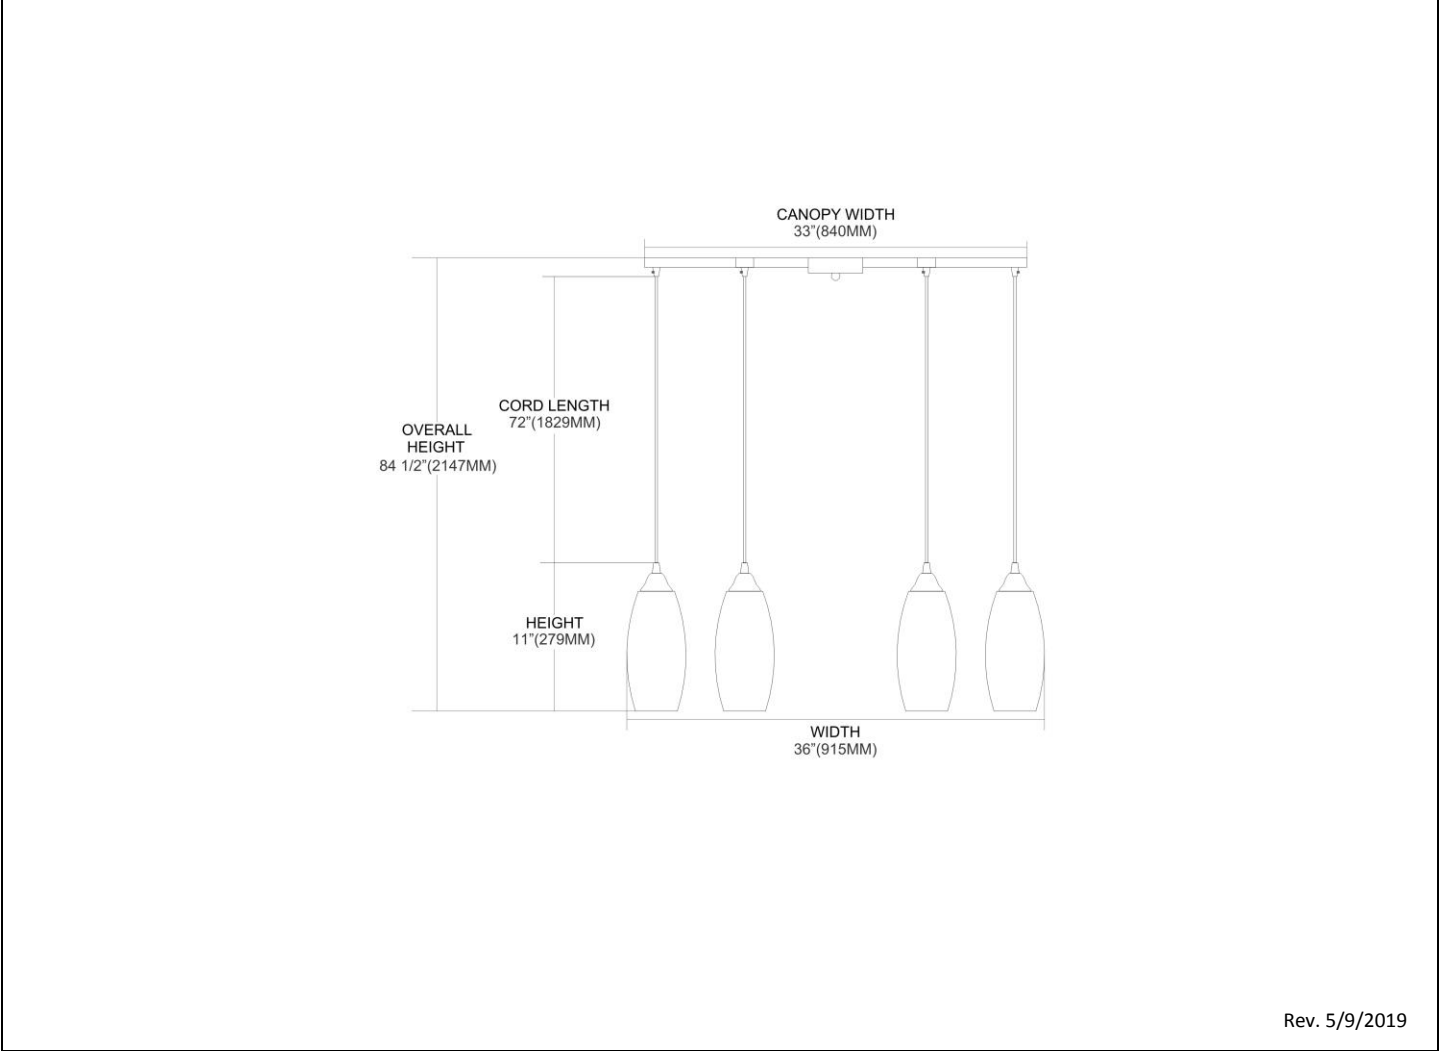

SHADE / GLASS DETAILS

OVERALL HEIGHT

Min.	N/A	Max.	N/A

Shade/Glass Description	Storm Blue Glass

Width	4 inches	Height	N/A

Width at Top	N/A	Width at Bottom	N/A