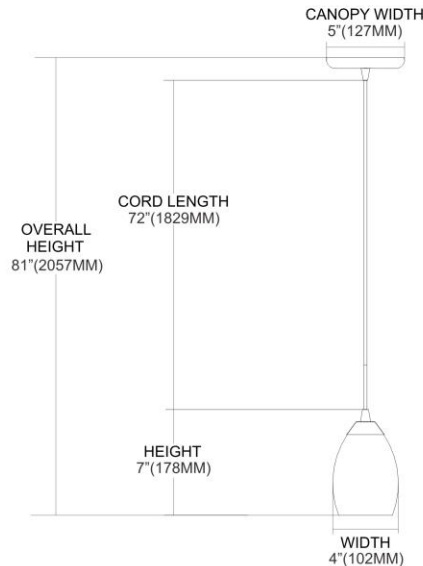


	ITEM #:	10089/1EVG
	UPC	748119038995
	Description	Vortex 1-Light Mini Pendant in Satin Nickel with Multi-colored Glass
	Finish	Satin Nickel
	Materials	Glass, Metal
	Brand	ELK Lighting
	Collection	Vortex
	Category	Indoor Lighting
	Type	Mini Pendant

ITEM DIMENSIONS				RATINGS & SPECIFICATIONS				
Width	4 inches			Safety Rating	N/A		Certification	N/A
Depth	4 inches			ADA Compliant	N/A		Voltage	N/A
Height	7 inches			BULBS / SOCKETS				
Weight	2 pounds			Quantity	1	Wattage	100 watts	
ADDITIONAL DIMENSIONS				Included	No		Type	A19 (E26 Medium Base)
Backplate / Canopy	N/A			Other	N/A			
HCWO	N/A			CHAIN / CORD INFORMATION				
Min. Extension	N/A			Chain	N/A		Cord	N/A
Max. Extension	N/A			SHADE / GLASS DETAILS				
OVERALL HEIGHT				Shade/Glass Description	Multi-colored Glass			
Min.	N/A		Max.	N/A				
EXTENSION ROD(S)				Width	4 inches		Height	N/A
N/A				Width at Top	N/A		Width at Bottom	N/A