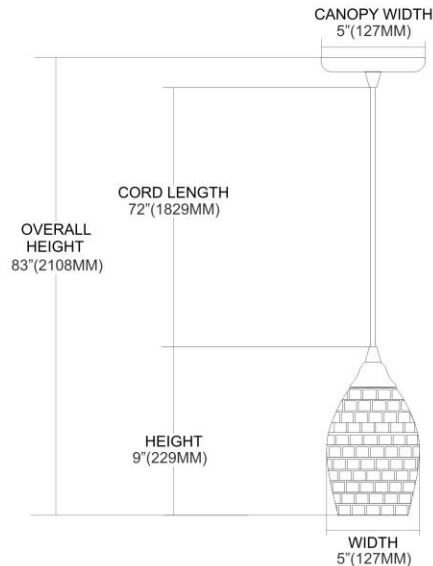


	<b>ITEM #:</b>	10141/1
	<b>UPC</b>	748119012353
	<b>Description</b>	Capri 1-Light Mini Pendant in Satin Nickel with Capiz Shell Glass
	<b>Finish</b>	Satin Nickel
	<b>Materials</b>	Metal, Shell
	<b>Brand</b>	ELK Lighting
	<b>Collection</b>	Capri
	<b>Category</b>	Indoor Lighting
	<b>Type</b>	Mini Pendant

ITEM DIMENSIONS				RATINGS & SPECIFICATIONS				
<b>Width</b>	5 inches			<b>Safety Rating</b>	N/A		<b>Certification</b>	N/A
<b>Depth</b>	5 inches			<b>ADA Compliant</b>	N/A		<b>Voltage</b>	N/A
<b>Height</b>	8.5 inches			BULBS / SOCKETS				
<b>Weight</b>	2 pounds			<b>Quantity</b>	1	<b>Wattage</b>	60 watts	
ADDITIONAL DIMENSIONS				<b>Included</b>	No	<b>Type</b>	A19 (E26 Medium Base)	
<b>Backplate / Canopy</b>	5x5			<b>Other</b>	N/A			
<b>HCWO</b>	N/A			CHAIN / CORD INFORMATION				
<b>Min. Extension</b>	N/A			<b>Chain</b>	N/A		<b>Cord</b>	N/A
<b>Max. Extension</b>	N/A			SHADE / GLASS DETAILS				
OVERALL HEIGHT				<b>Shade/Glass Description</b>	Capiz Shell Glass			
<b>Min.</b>	N/A	<b>Max.</b>	N/A					
EXTENSION ROD(S)				<b>Width</b>	5 inches		<b>Height</b>	N/A
N/A				<b>Width at Top</b>	N/A		<b>Width at Bottom</b>	N/A