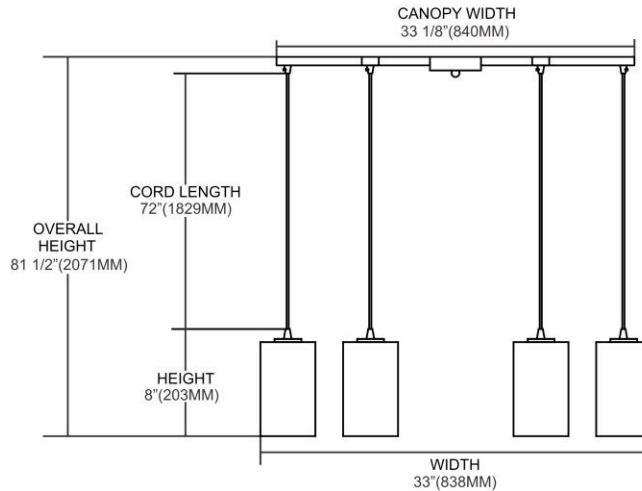

<b>ITEM #:</b>	10147/6
<b>UPC</b>	748119027265
<b>Description</b>	Coletta 6-Light H-Bar Pendant Fixture in Satin Nickel with Genuine Stone Shade
<b>Finish</b>	Satin Nickel
<b>Materials</b>	Metal, Stone
<b>Brand</b>	ELK Lighting
<b>Collection</b>	Coletta
<b>Category</b>	Indoor Lighting
<b>Type</b>	Mini Pendant

ITEM DIMENSIONS				RATINGS & SPECIFICATIONS				
<b>Width</b>	17 inches			<b>Safety Rating</b>	N/A		<b>Certification</b>	N/A
<b>Depth</b>	33 inches			<b>ADA Compliant</b>	N/A		<b>Voltage</b>	N/A
<b>Height</b>	8 inches			<b>BULBS / SOCKETS</b>				
<b>Weight</b>	15 pounds			<b>Quantity</b>	6	<b>Wattage</b>	60 watts	
<b>ADDITIONAL DIMENSIONS</b>				<b>Included</b>	No		<b>Type</b>	A19 (E26 Medium Base)
<b>Backplate / Canopy</b>	N/A			<b>Other</b>	N/A			
<b>HCWO</b>	N/A			<b>CHAIN / CORD INFORMATION</b>				
<b>Min. Extension</b>	N/A			<b>Chain</b>	N/A		<b>Cord</b>	N/A
<b>Max. Extension</b>	N/A			<b>SHADE / GLASS DETAILS</b>				
<b>OVERALL HEIGHT</b>				<b>Shade/Glass Description</b>	Genuine Stone Shade			
<b>Min.</b>	N/A	<b>Max.</b>	N/A					
<b>EXTENSION ROD(S)</b>				<b>Width</b>	N/A		<b>Height</b>	N/A
N/A				<b>Width at Top</b>	N/A		<b>Width at Bottom</b>	N/A