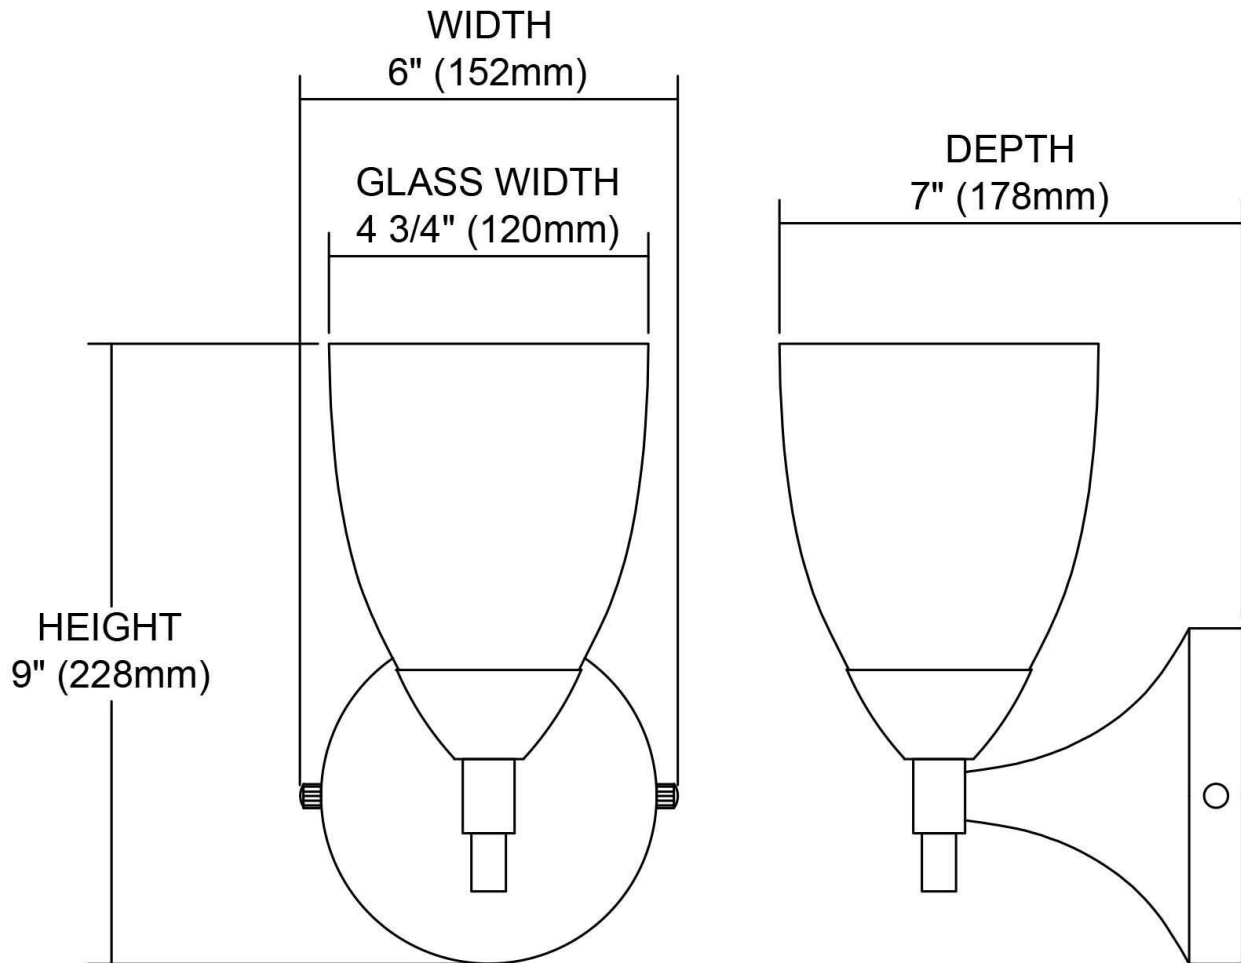

ITEM #:	10150/1DR-C-LED
UPC	748119053462
Description	Celina 1-Light Wall Lamp in Dark Rust with Coco Glass - Includes LED Bulb
Finish	Dark Rust
Materials	Glass, Metal
Brand	ELK Lighting
Collection	Celina
Category	Indoor Lighting
Type	Sconce

ITEM DIMENSIONS				RATINGS & SPECIFICATIONS				
Width	5.5 inches			Safety Rating	N/A		Certification	Dry locations
Depth	7 inches			ADA Compliant	N/A		Voltage	N/A
Height	9 inches			BULBS / SOCKETS				
Weight	2 pounds			Quantity	1	Wattage	9.5 watts	
ADDITIONAL DIMENSIONS				Included	Yes		Type	A19 LED (E26 Medium Base)
Backplate / Canopy	5 diameter			Other	N/A			
HCWO	N/A			CHAIN / CORD INFORMATION				
Min. Extension	N/A			Chain	N/A		Cord	N/A
Max. Extension	N/A			SHADE / GLASS DETAILS				
OVERALL HEIGHT				Shade/Glass Description	Cocoa Glass			
Min.	N/A	Max.	N/A					
EXTENSION ROD(S)				Width	5 inches		Height	7 inches
N/A				Width at Top	5 inches		Width at Bottom	5 inches