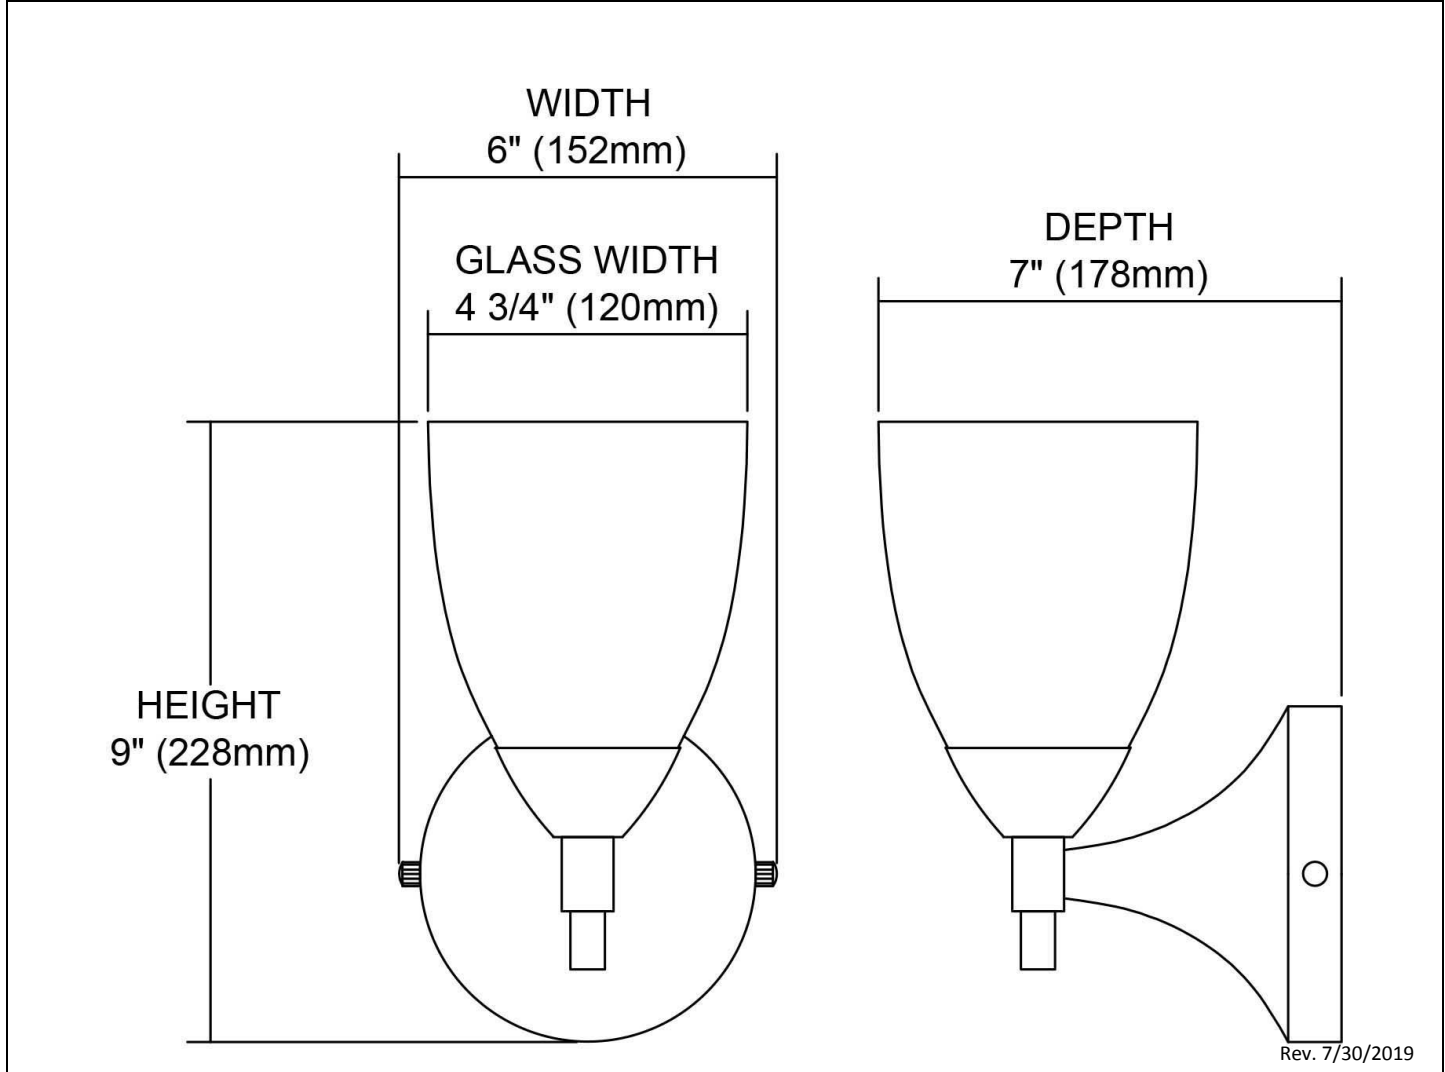


	<b>ITEM #:</b>	10150/1DR-MT-LED
	<b>UPC</b>	748119053363
	<b>Description</b>	Celina 1-Light Wall Lamp in Dark Rust with Mountain Glass - Includes LED Bulb
	<b>Finish</b>	Dark Rust
	<b>Materials</b>	Glass, Metal
	<b>Brand</b>	ELK Lighting
	<b>Collection</b>	Celina
	<b>Category</b>	Indoor Lighting
	<b>Type</b>	Sconce

ITEM DIMENSIONS				RATINGS & SPECIFICATIONS				
<b>Width</b>	5.5 inches			<b>Safety Rating</b>	N/A		<b>Certification</b>	Dry locations
<b>Depth</b>	7 inches			<b>ADA Compliant</b>	N/A		<b>Voltage</b>	N/A
<b>Height</b>	9 inches			<b>BULBS / SOCKETS</b>				
<b>Weight</b>	2 pounds			<b>Quantity</b>	1	<b>Wattage</b>	9.5 watts	
<b>ADDITIONAL DIMENSIONS</b>				<b>Included</b>	Yes		<b>Type</b>	A19 LED (E26 Medium Base)
<b>Backplate / Canopy</b>	5 diameter			<b>Other</b>	N/A			
<b>HCWO</b>	N/A			<b>CHAIN / CORD INFORMATION</b>				
<b>Min. Extension</b>	N/A			<b>Chain</b>	N/A		<b>Cord</b>	N/A
<b>Max. Extension</b>	N/A			<b>SHADE / GLASS DETAILS</b>				
<b>OVERALL HEIGHT</b>				<b>Shade/Glass Description</b>	Mountain Glass			
<b>Min.</b>	N/A		<b>Max.</b>	N/A				
<b>EXTENSION ROD(S)</b>				<b>Width</b>	5 inches		<b>Height</b>	7 inches
N/A				<b>Width at Top</b>	5 inches		<b>Width at Bottom</b>	5 inches