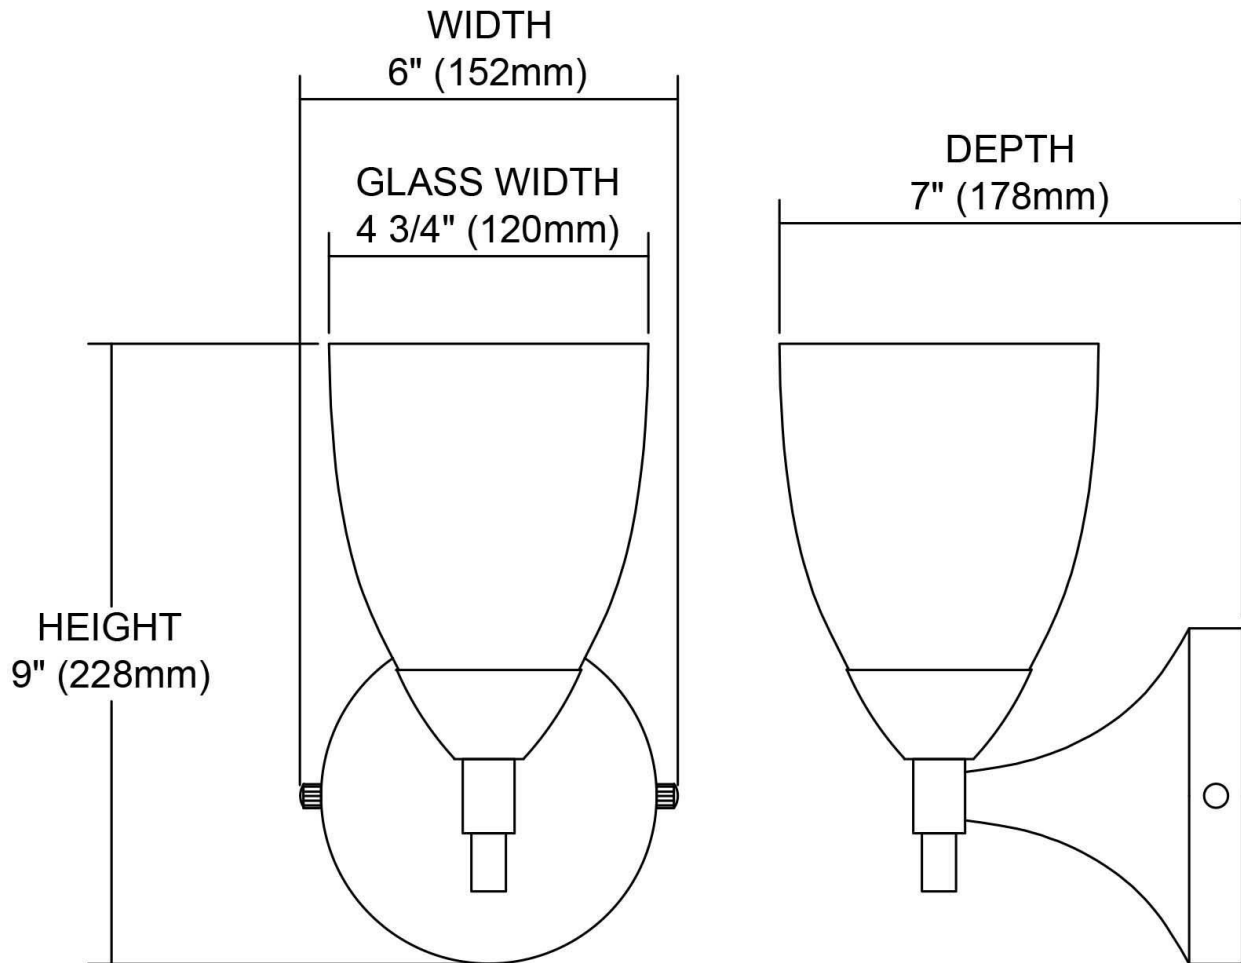

ITEM #:	10150/1DR-SY-LED
UPC	748119053585
Description	Celina 1-Light Wall Lamp in Dark Rust with Sandy Swirled Glass - Includes LED Bulb
Finish	Dark Rust
Materials	Glass, Metal
Brand	ELK Lighting
Collection	Celina
Category	Indoor Lighting
Type	Sconce

ITEM DIMENSIONS				RATINGS & SPECIFICATIONS				
Width	5.5 inches			Safety Rating	N/A		Certification	Dry locations
Depth	7 inches			ADA Compliant	N/A		Voltage	N/A
Height	9 inches			BULBS / SOCKETS				
Weight	2 pounds			Quantity	1	Wattage	9.5 watts	
ADDITIONAL DIMENSIONS				Included	Yes		Type	A19 LED (E26 Medium Base)
Backplate / Canopy	5 diameter			Other	N/A			
HCWO	N/A			CHAIN / CORD INFORMATION				
Min. Extension	N/A			Chain	N/A		Cord	N/A
Max. Extension	N/A			SHADE / GLASS DETAILS				
OVERALL HEIGHT				Shade/Glass Description	Sandy Glass			
Min.	N/A		Max.	N/A				
EXTENSION ROD(S)				Width	5 inches		Height	7 inches
N/A				Width at Top	5 inches		Width at Bottom	5 inches