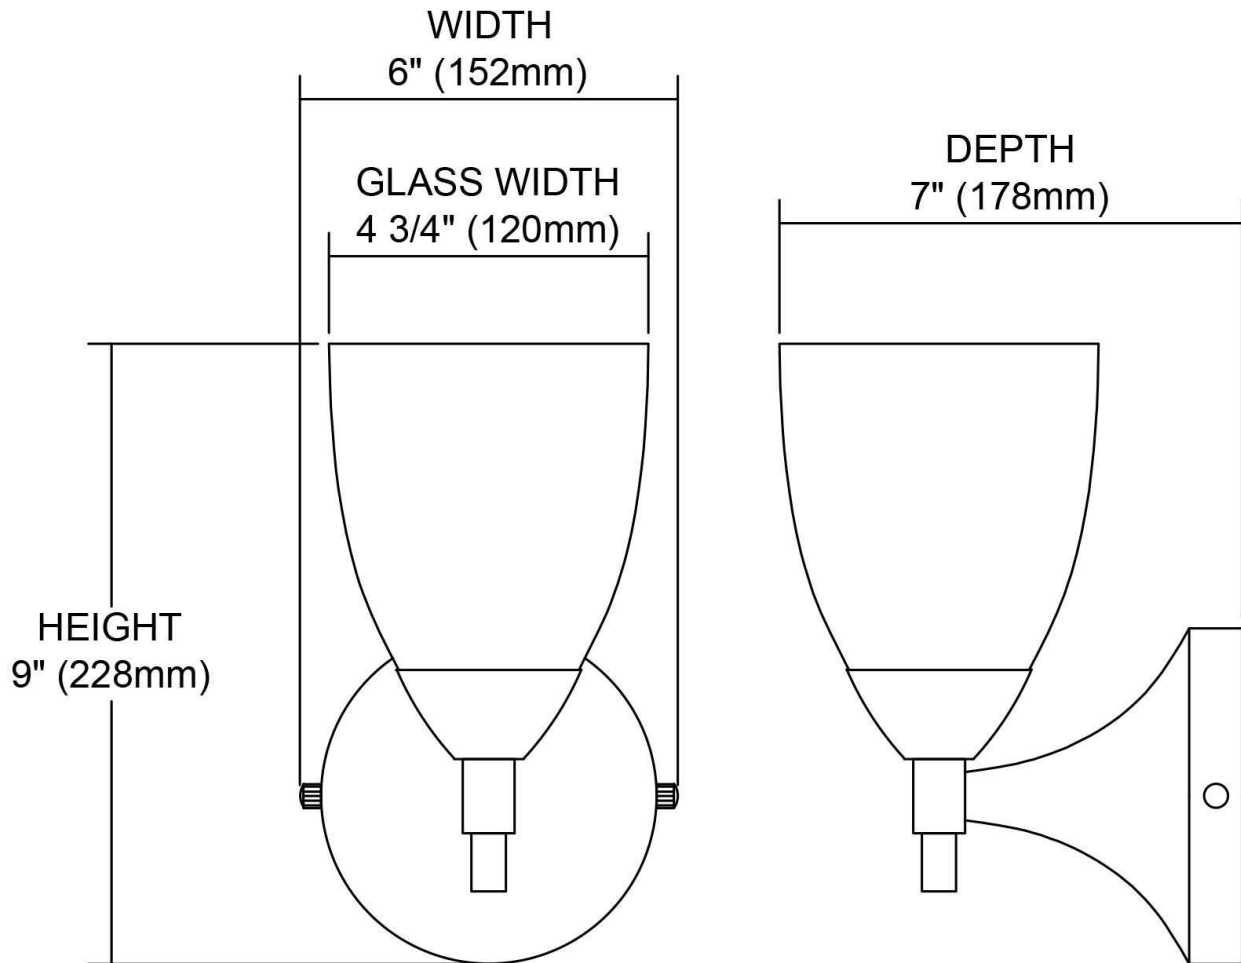

ITEM #:	10150/1DR-YW-LED
UPC	748119053325
Description	Celina 1-Light Wall Lamp in Dark Rust with Yellow Glass - Includes LED Bulb
Finish	Dark Rust
Materials	Glass, Metal
Brand	ELK Lighting
Collection	Celina
Category	Indoor Lighting
Type	Sconce

ITEM DIMENSIONS				RATINGS & SPECIFICATIONS				
Width	5.5 inches			Safety Rating	N/A		Certification	Dry locations
Depth	7 inches			ADA Compliant	N/A		Voltage	N/A
Height	9 inches			BULBS / SOCKETS				
Weight	2 pounds			Quantity	1	Wattage	9.5 watts	
ADDITIONAL DIMENSIONS				Included	Yes		Type	A19 LED (E26 Medium Base)
Backplate / Canopy	5 diameter			Other	N/A			
HCWO	N/A			CHAIN / CORD INFORMATION				
Min. Extension	N/A			Chain	N/A		Cord	N/A
Max. Extension	N/A			SHADE / GLASS DETAILS				
OVERALL HEIGHT				Shade/Glass Description	Yellow Glass			
Min.	N/A		Max.	N/A				
EXTENSION ROD(S)				Width	5 inches		Height	7 inches
N/A				Width at Top	5 inches		Width at Bottom	5 inches