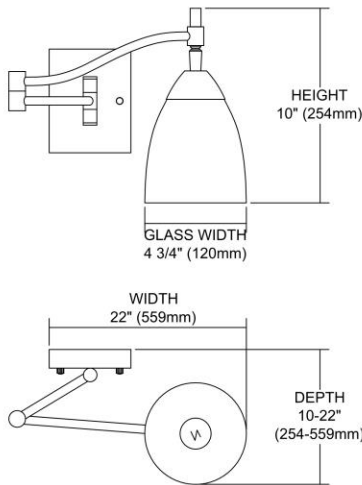

ITEM #:	10151/1DR-C
UPC	748119016290
Description	Celina 1-Light Swingarm Wall Lamp in Dark Rust with Coco Glass
Finish	Dark Rust
Materials	Glass, Metal
Brand	ELK Lighting
Collection	Celina
Category	Indoor Lighting
Type	Sconce

ITEM DIMENSIONS				RATINGS & SPECIFICATIONS				
Width	10 inches			Safety Rating	N/A		Certification	N/A
Depth	22 inches			ADA Compliant	N/A		Voltage	N/A
Height	14 inches			BULBS / SOCKETS				
Weight	3 pounds			Quantity	1	Wattage	60 watts	
ADDITIONAL DIMENSIONS				Included	No		Type	A19 (E26 Medium Base)
Backplate / Canopy	6x4.74			Other	N/A			
HCWO	N/A			CHAIN / CORD INFORMATION				
Min. Extension	N/A			Chain	N/A		Cord	N/A
Max. Extension	N/A			SHADE / GLASS DETAILS				
OVERALL HEIGHT				Shade/Glass Description	Cocoa Glass			
Min.	N/A	Max.	N/A					
EXTENSION ROD(S)				Width	5 inches		Height	N/A
N/A				Width at Top	N/A		Width at Bottom	N/A