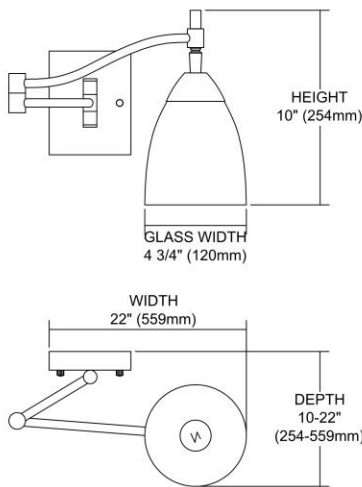

<b>ITEM #:</b>	10151/1PC-FR
<b>UPC</b>	748119016245
<b>Description</b>	Celina 1-Light Swingarm Wall Lamp in Chrome with Fire Red Glass
<b>Finish</b>	Polished Chrome
<b>Materials</b>	Glass, Metal
<b>Brand</b>	ELK Lighting
<b>Collection</b>	Celina
<b>Category</b>	Indoor Lighting
<b>Type</b>	Sconce

ITEM DIMENSIONS				RATINGS & SPECIFICATIONS				
<b>Width</b>	10 inches			<b>Safety Rating</b>	N/A		<b>Certification</b>	N/A
<b>Depth</b>	22 inches			<b>ADA Compliant</b>	N/A		<b>Voltage</b>	N/A
<b>Height</b>	14 inches			BULBS / SOCKETS				
<b>Weight</b>	3 pounds			<b>Quantity</b>	1	<b>Wattage</b>	60 watts	
ADDITIONAL DIMENSIONS				<b>Included</b>	No		<b>Type</b>	A19 (E26 Medium Base)
<b>Backplate / Canopy</b>	6x4.74			<b>Other</b>	N/A			
<b>HCWO</b>	N/A			CHAIN / CORD INFORMATION				
<b>Min. Extension</b>	N/A			<b>Chain</b>	N/A		<b>Cord</b>	N/A
<b>Max. Extension</b>	N/A			SHADE / GLASS DETAILS				
OVERALL HEIGHT				<b>Shade/Glass Description</b>	Fire Red Glass			
<b>Min.</b>	N/A		<b>Max.</b>	N/A				
EXTENSION ROD(S)				<b>Width</b>	5 inches		<b>Height</b>	N/A
N/A				<b>Width at Top</b>	N/A		<b>Width at Bottom</b>	N/A