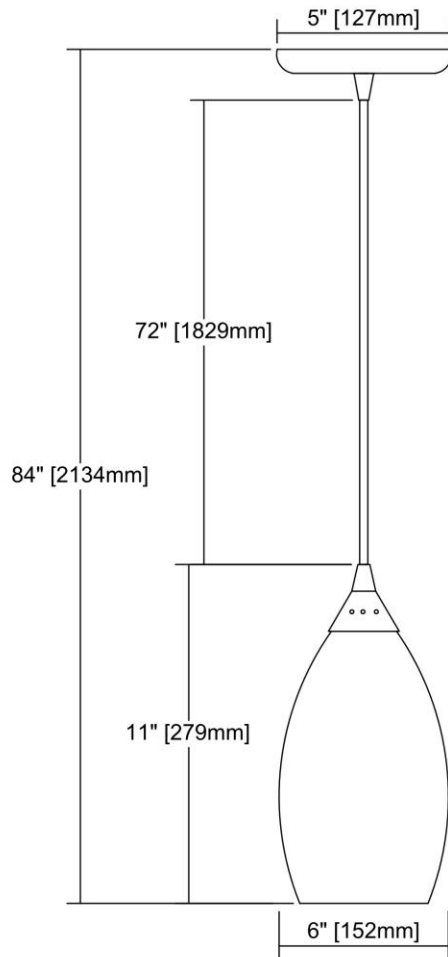


	<b>ITEM #:</b>	10443/1-LED
	<b>UPC</b>	748119104751
	<b>Description</b>	Capri 1-Light Mini Pendant in Satin Nickel with Capiz Shell Glass - Includes LED Bulb
	<b>Finish</b>	Satin Nickel
	<b>Materials</b>	Glass, Metal, Shell
	<b>Brand</b>	ELK Lighting
	<b>Collection</b>	Capri
	<b>Category</b>	Indoor Lighting
	<b>Type</b>	Mini Pendant

ITEM DIMENSIONS				RATINGS & SPECIFICATIONS				
<b>Width</b>	6 inches			<b>Safety Rating</b>	UL		<b>Certification</b>	N/A
<b>Depth</b>	6 inches			<b>ADA Compliant</b>	N/A		<b>Voltage</b>	N/A
<b>Height</b>	11 inches			<b>BULBS / SOCKETS</b>				
<b>Weight</b>	3 pounds			<b>Quantity</b>	1	<b>Wattage</b>	9.5 watts	
<b>ADDITIONAL DIMENSIONS</b>				<b>Included</b>	Yes		<b>Type</b>	A19 LED (E26 Medium Base)
<b>Backplate / Canopy</b>	5x5			<b>Other</b>	N/A			
<b>HCWO</b>	N/A			<b>CHAIN / CORD INFORMATION</b>				
<b>Min. Extension</b>	N/A			<b>Chain</b>	N/A		<b>Cord</b>	N/A
<b>Max. Extension</b>	N/A			<b>SHADE / GLASS DETAILS</b>				
<b>OVERALL HEIGHT</b>				<b>Shade/Glass Description</b>	Capiz Shell Glass			
<b>Min.</b>	N/A	<b>Max.</b>	N/A					
<b>EXTENSION ROD(S)</b>				<b>Width</b>	N/A		<b>Height</b>	N/A
N/A				<b>Width at Top</b>	N/A		<b>Width at Bottom</b>	N/A