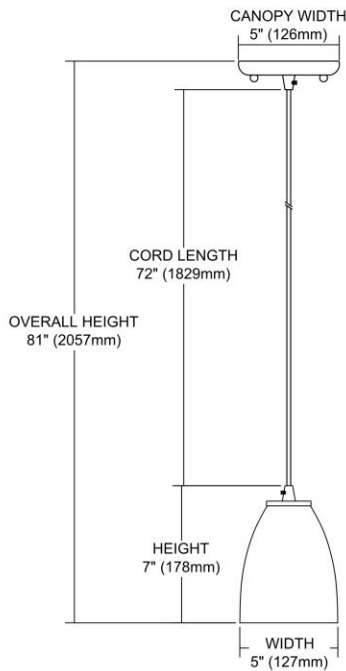


	ITEM #:	10465/1SVF
	UPC	748119084176
	Description	Fissure 1-Light Mini Pendant in Satin Nickel with Silver Glass
	Finish	Satin Nickel
	Materials	Glass, Metal
	Brand	ELK Lighting
	Collection	Fissure
	Category	Indoor Lighting
	Type	Mini Pendant

ITEM DIMENSIONS				RATINGS & SPECIFICATIONS				
Width	5 inches			Safety Rating	N/A		Certification	N/A
Depth	5 inches			ADA Compliant	N/A		Voltage	N/A
Height	7 inches			BULBS / SOCKETS				
Weight	1 pounds			Quantity	1	Wattage	60 watts	
ADDITIONAL DIMENSIONS				Included	No		Type	A19 (E26 Medium Base)
Backplate / Canopy	5x5			Other	N/A			
HCWO	N/A			CHAIN / CORD INFORMATION				
Min. Extension	N/A			Chain	N/A		Cord	N/A
Max. Extension	N/A			SHADE / GLASS DETAILS				
OVERALL HEIGHT				Shade/Glass Description	Silver Glass			
Min.	N/A		Max.	N/A				
EXTENSION ROD(S)				Width	5 inches		Height	N/A
N/A				Width at Top	N/A		Width at Bottom	N/A