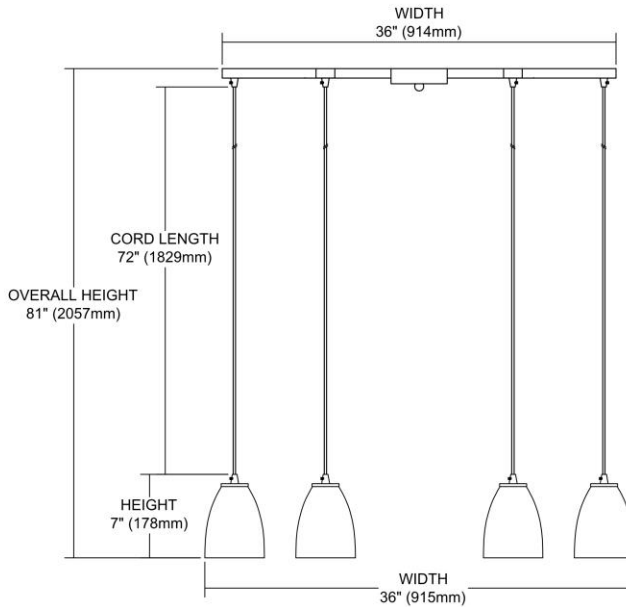

ITEM #:	10466/6
UPC	748119084305
Description	Sandstorm 6-Light H-Bar Pendant Fixture in Satin Nickel with Off-white Glass
Finish	Satin Nickel
Materials	Glass, Metal
Brand	ELK Lighting
Collection	Sandstorm
Category	Indoor Lighting
Type	Mini Pendant

ITEM DIMENSIONS				RATINGS & SPECIFICATIONS				
Width	17 inches			Safety Rating	N/A		Certification	N/A
Depth	33 inches			ADA Compliant	N/A		Voltage	N/A
Height	7 inches			BULBS / SOCKETS				
Weight	8 pounds			Quantity	6	Wattage	60 watts	
ADDITIONAL DIMENSIONS				Included	No		Type	A19 (E26 Medium Base)
Backplate / Canopy	33x17			Other	N/A			
HCWO	N/A			CHAIN / CORD INFORMATION				
Min. Extension	N/A			Chain	N/A		Cord	N/A
Max. Extension	N/A			SHADE / GLASS DETAILS				
OVERALL HEIGHT				Shade/Glass Description	Off-white Glass			
Min.	N/A		Max.	N/A				
EXTENSION ROD(S)				Width	5 inches		Height	N/A
N/A				Width at Top	N/A		Width at Bottom	N/A