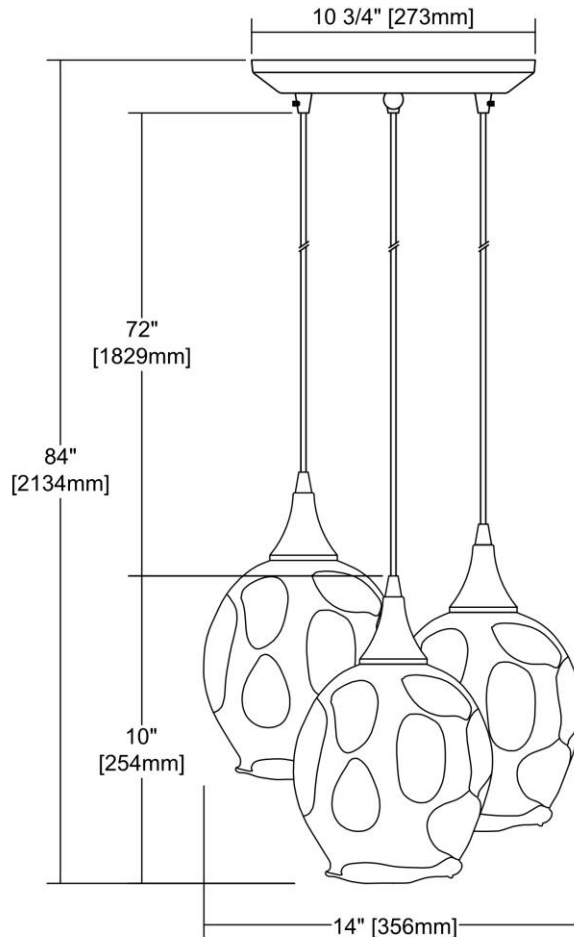


	<b>ITEM #:</b>	10502/3
	<b>UPC</b>	748119129549
	<b>Description</b>	Morph 3-Light Triangular Pendant Fixture in Satin Nickel with Copper-plated Blown Glass
	<b>Finish</b>	Satin Nickel
	<b>Materials</b>	Glass, Metal
	<b>Brand</b>	ELK Lighting
	<b>Collection</b>	Morph
	<b>Category</b>	Indoor Lighting
	<b>Type</b>	Mini Pendant

ITEM DIMENSIONS				RATINGS & SPECIFICATIONS				
<b>Width</b>	12 inches			<b>Safety Rating</b>	N/A		<b>Certification</b>	N/A
<b>Depth</b>	12 inches			<b>ADA Compliant</b>	N/A		<b>Voltage</b>	N/A
<b>Height</b>	10 inches			<b>BULBS / SOCKETS</b>				
<b>Weight</b>	7 pounds			<b>Quantity</b>	3	<b>Wattage</b>	60 watts	
ADDITIONAL DIMENSIONS				<b>Included</b>	No		<b>Type</b>	A19 (E26 Medium Base)
<b>Backplate / Canopy</b>	10x10			<b>Other</b>	N/A			
<b>HCWO</b>	N/A			CHAIN / CORD INFORMATION				
<b>Min. Extension</b>	N/A			<b>Chain</b>	N/A		<b>Cord</b>	N/A
<b>Max. Extension</b>	N/A			SHADE / GLASS DETAILS				
OVERALL HEIGHT				<b>Shade/Glass Description</b>	Copper-plated Blown Glass			
<b>Min.</b>	N/A		<b>Max.</b>	N/A				
EXTENSION ROD(S)				<b>Width</b>	N/A		<b>Height</b>	N/A
N/A				<b>Width at Top</b>	N/A		<b>Width at Bottom</b>	N/A