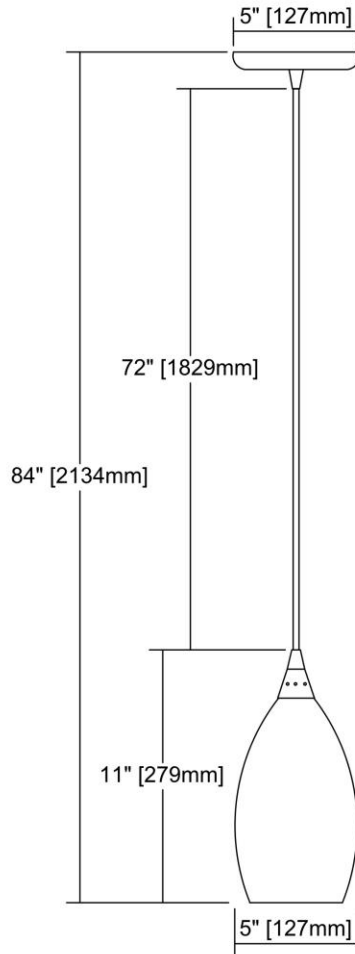

	ITEM #:	10510/1SKY
	UPC	748119096971
	Description	Earth 1-Light Mini Pendant in Satin Nickel with Whispy Cloud Sky Blue Glass
	Finish	Satin Nickel
	Materials	Glass, Metal
	Brand	ELK Lighting
	Collection	Earth
	Category	Indoor Lighting
	Type	Mini Pendant

ITEM DIMENSIONS				RATINGS & SPECIFICATIONS				
Width	5 inches			Safety Rating	UL		Certification	N/A
Depth	5 inches			ADA Compliant	N/A		Voltage	N/A
Height	11 inches			BULBS / SOCKETS				
Weight	2 pounds			Quantity	1	Wattage	60 watts	
ADDITIONAL DIMENSIONS				Included	No		Type	A19 (E26 Medium Base)
Backplate / Canopy	5x5			Other	N/A			
HCWO	N/A			CHAIN / CORD INFORMATION				
Min. Extension	N/A			Chain	N/A		Cord	N/A
Max. Extension	N/A			SHADE / GLASS DETAILS				
OVERALL HEIGHT				Shade/Glass Description	Whispy Cloud Sky Blue Glass Shade			
Min.	N/A		Max.	N/A				
EXTENSION ROD(S)				Width	N/A		Height	N/A
N/A				Width at Top	N/A		Width at Bottom	N/A