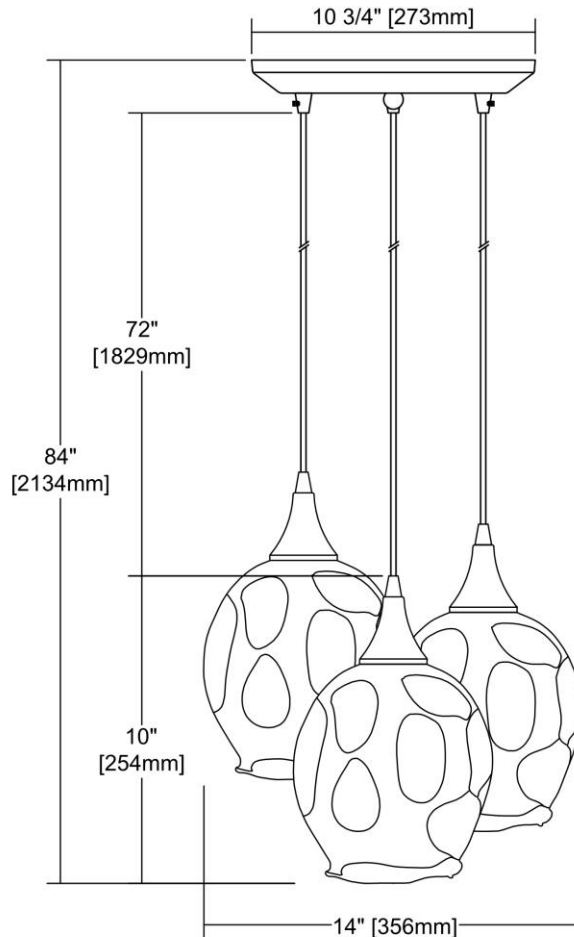


	ITEM #:	10512/3
	UPC	748119129600
	Description	Morph 3-Light Triangular Pendant Fixture in Satin Nickel with Chrome-plated Blown Glass
	Finish	Satin Nickel
	Materials	Glass, Metal
	Brand	ELK Lighting
	Collection	Morph
	Category	Indoor Lighting
	Type	Mini Pendant

ITEM DIMENSIONS				RATINGS & SPECIFICATIONS				
Width	12 inches			Safety Rating	N/A		Certification	N/A
Depth	12 inches			ADA Compliant	N/A		Voltage	N/A
Height	10 inches			BULBS / SOCKETS				
Weight	7 pounds			Quantity	3	Wattage	60 watts	
ADDITIONAL DIMENSIONS				Included	No		Type	A19 (E26 Medium Base)
Backplate / Canopy	10x10			Other	N/A			
HCWO	N/A			CHAIN / CORD INFORMATION				
Min. Extension	N/A			Chain	N/A		Cord	N/A
Max. Extension	N/A			SHADE / GLASS DETAILS				
OVERALL HEIGHT				Shade/Glass Description	Chrome-plated Blown Glass			
Min.	N/A		Max.	N/A				
EXTENSION ROD(S)				Width	N/A		Height	N/A
N/A				Width at Top	N/A		Width at Bottom	N/A