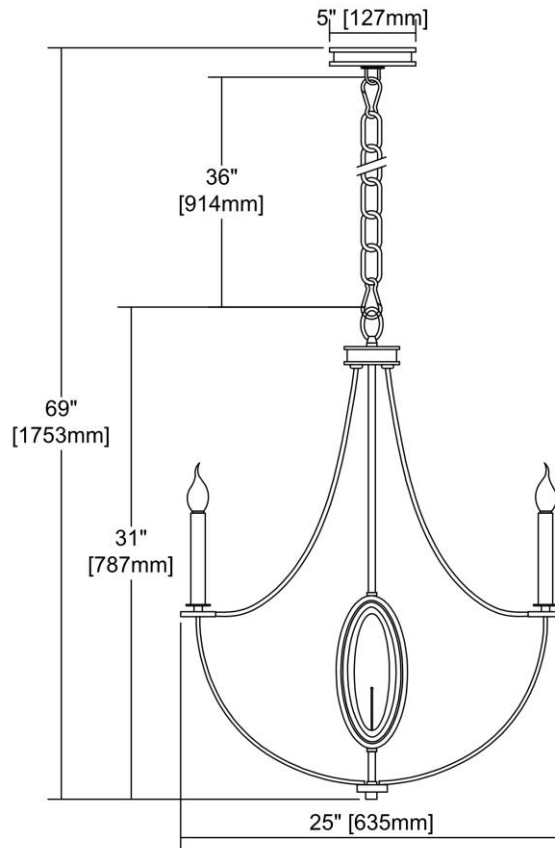


	ITEM #:	10515/6
	UPC	748119109565
	Description	Dione 6-Light Chandelier in Brushed Antique Brass and Oil Rubbed Bronze
	Finish	Brushed Antique Brass, Oil Rubbed Bronze
	Materials	Metal
	Brand	ELK Lighting
	Collection	Dione
	Category	Indoor Lighting
	Type	Chandelier

ITEM DIMENSIONS				RATINGS & SPECIFICATIONS				
Width	25 inches			Safety Rating	UL		Certification	N/A
Depth	25 inches			ADA Compliant	N/A		Voltage	N/A
Height	31 inches			BULBS / SOCKETS				
Weight	9 pounds			Quantity	6		Wattage	60 watts
ADDITIONAL DIMENSIONS				Included	No		Type	B11 (E12 Candelabra Base)
Backplate / Canopy	5x5			Other	N/A			
HCWO	N/A			CHAIN / CORD INFORMATION				
Min. Extension	N/A			Chain	N/A		Cord	N/A
Max. Extension	N/A			SHADE / GLASS DETAILS				
OVERALL HEIGHT				Shade/Glass Description	No Shade/Glass			
Min.	N/A		Max.	N/A				
EXTENSION ROD(S)				Width	N/A		Height	N/A
N/A				Width at Top	N/A		Width at Bottom	N/A