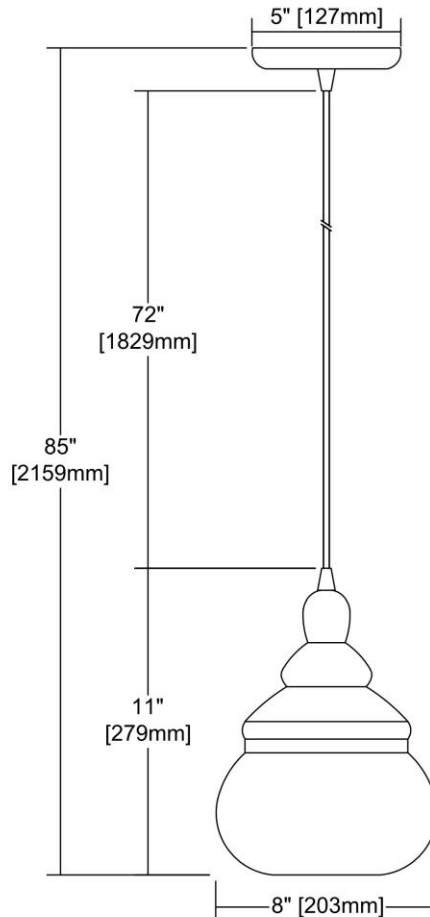

				ITEM #: 10562/1					
				UPC 748119122786					
				Description Tabor 1-Light Mini Pendant in Polished Chrome with Clear Glass					
				Finish Polished Chrome					
				Materials Glass, Metal					
				Brand ELK Lighting					
				Collection Tabor					
				Category Indoor Lighting					
				Type Mini Pendant					
ITEM DIMENSIONS				RATINGS & SPECIFICATIONS					
Width	8 inches			Safety Rating	N/A		Certification	N/A	
Depth	8 inches			ADA Compliant	N/A		Voltage	N/A	
Height	11 inches			BULBS / SOCKETS					
Weight	2 pounds			Quantity	1		Wattage	60 watts	
ADDITIONAL DIMENSIONS				Included	No		Type	A19 (E26 Medium Base)	
Backplate / Canopy	5x5			Other	N/A				
HCWO	N/A			CHAIN / CORD INFORMATION					
Min. Extension	N/A			Chain	N/A		Cord	N/A	
Max. Extension	N/A			SHADE / GLASS DETAILS					
OVERALL HEIGHT				Shade/Glass Description	Clear Glass				
Min.	N/A		Max.	N/A					
EXTENSION ROD(S)				Width	N/A		Height	N/A	
N/A				Width at Top	N/A		Width at Bottom	N/A	