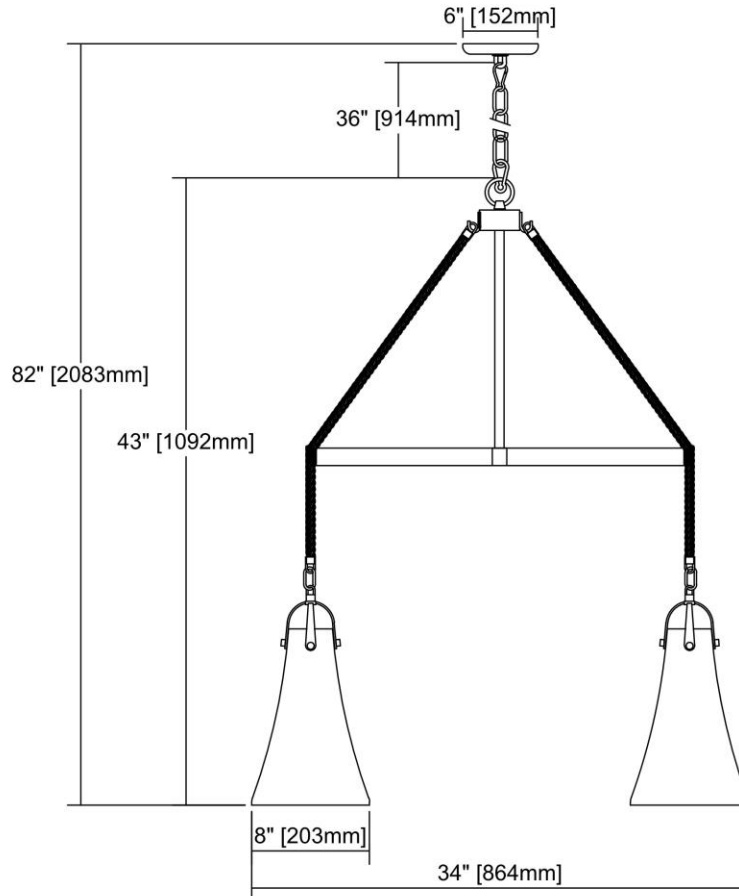

ITEM #:	10651/5CH
UPC	748119096742
Description	Hand Formed Glass 5-Light Chandelier in Oiled Bronze with Mercury Glass
Finish	Oil Rubbed Bronze
Materials	Glass, Metal, Rope
Brand	ELK Lighting
Collection	Hand Formed Glass
Category	Indoor Lighting
Type	Chandelier

ITEM DIMENSIONS				RATINGS & SPECIFICATIONS				
Width	34 inches			Safety Rating	UL		Certification	N/A
Depth	34 inches			ADA Compliant	N/A		Voltage	N/A
Height	43 inches			BULBS / SOCKETS				
Weight	29 pounds			Quantity	5		Wattage	60 watts
ADDITIONAL DIMENSIONS				Included	No		Type	A19 (E26 Medium Base)
Backplate / Canopy	6x6			Other	N/A			
HCWO	N/A			CHAIN / CORD INFORMATION				
Min. Extension	N/A			Chain	N/A		Cord	N/A
Max. Extension	N/A			SHADE / GLASS DETAILS				
OVERALL HEIGHT				Shade/Glass Description	Antique Mercury Glass			
Min.	N/A		Max.	N/A				
EXTENSION ROD(S)				Width	N/A		Height	N/A
N/A				Width at Top	N/A		Width at Bottom	N/A