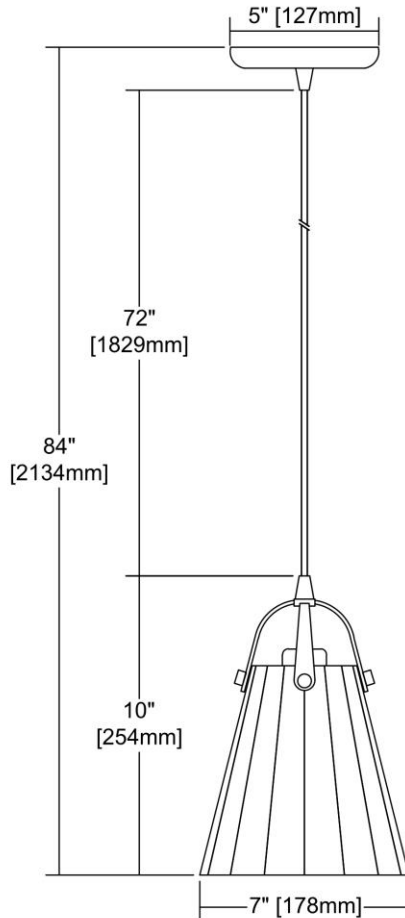


	ITEM #:	10661/1
	UPC	748119124544
	Description	Hand Formed Glass 1-Light Mini Pendant in Oiled Bronze with Clear Hand-formed Glass
	Finish	Oil Rubbed Bronze
	Materials	Glass, Metal
	Brand	ELK Lighting
	Collection	Hand Formed Glass
	Category	Indoor Lighting
	Type	Mini Pendant

ITEM DIMENSIONS				RATINGS & SPECIFICATIONS				
Width	7 inches			Safety Rating	N/A		Certification	N/A
Depth	7 inches			ADA Compliant	N/A		Voltage	N/A
Height	10 inches			BULBS / SOCKETS				
Weight	3 pounds			Quantity	1	Wattage	60 watts	
ADDITIONAL DIMENSIONS				Included	No		Type	A19 (E26 Medium Base)
Backplate / Canopy	5x5			Other	N/A			
HCWO	N/A			CHAIN / CORD INFORMATION				
Min. Extension	N/A			Chain	N/A		Cord	N/A
Max. Extension	N/A			SHADE / GLASS DETAILS				
OVERALL HEIGHT				Shade/Glass Description	Clear Hand-formed Glass			
Min.	N/A		Max.	N/A				
EXTENSION ROD(S)				Width	N/A		Height	N/A
N/A				Width at Top	N/A		Width at Bottom	N/A