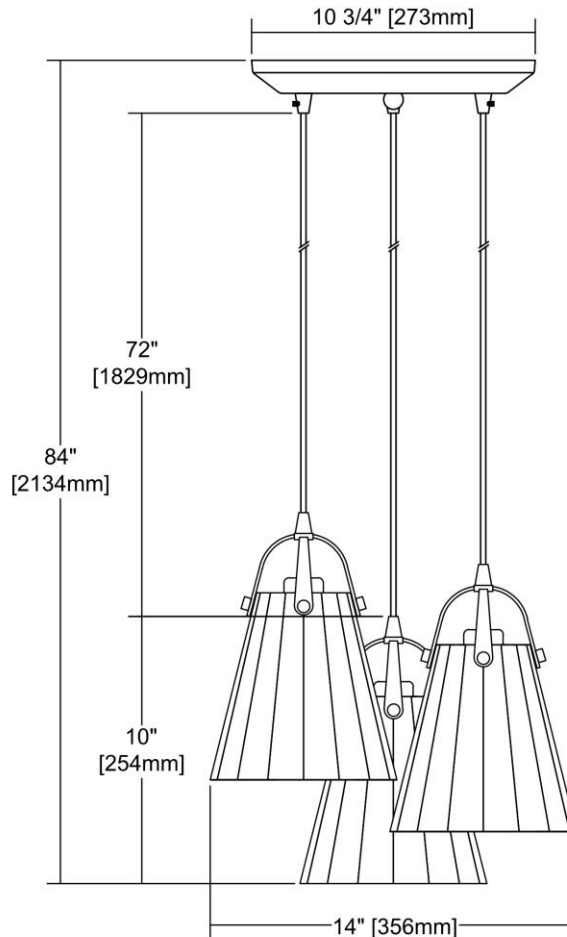


	ITEM #:	10661/3
	UPC	748119124551
	Description	Hand Formed Glass 3-Light Triangular Pendant Fixture in Oiled Bronze with Clear Hand-formed Glass
	Finish	Oil Rubbed Bronze
	Materials	Glass, Metal
	Brand	ELK Lighting
	Collection	Hand Formed Glass
	Category	Indoor Lighting
	Type	Mini Pendant

ITEM DIMENSIONS				RATINGS & SPECIFICATIONS				
Width	12 inches			Safety Rating	N/A		Certification	N/A
Depth	12 inches			ADA Compliant	N/A		Voltage	N/A
Height	10 inches			BULBS / SOCKETS				
Weight	10 pounds			Quantity	3	Wattage	60 watts	
ADDITIONAL DIMENSIONS				Included	No		Type	A19 (E26 Medium Base)
Backplate / Canopy	10x10			Other	N/A			
HCWO	N/A			CHAIN / CORD INFORMATION				
Min. Extension	N/A			Chain	N/A		Cord	N/A
Max. Extension	N/A			SHADE / GLASS DETAILS				
OVERALL HEIGHT				Shade/Glass Description	Clear Hand-formed Glass			
Min.	N/A		Max.	N/A				
EXTENSION ROD(S)				Width	N/A		Height	N/A
N/A				Width at Top	N/A		Width at Bottom	N/A