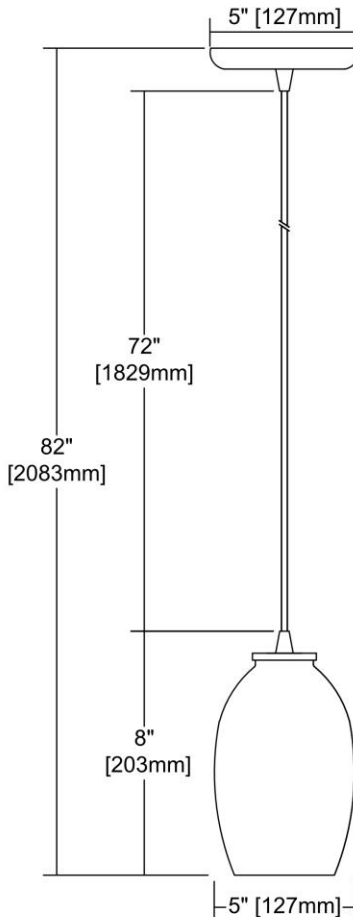


	ITEM #:	10920/1
	UPC	748119124056
	Description	Villiska 1-Light Mini Pendant in Satin Nickel with White Blown Glass
	Finish	Satin Nickel
	Materials	Glass, Metal
	Brand	ELK Lighting
	Collection	Villiska
	Category	Indoor Lighting
	Type	Mini Pendant

ITEM DIMENSIONS				RATINGS & SPECIFICATIONS				
Width	5 inches			Safety Rating	N/A		Certification	N/A
Depth	5 inches			ADA Compliant	N/A		Voltage	N/A
Height	8 inches			BULBS / SOCKETS				
Weight	2 pounds			Quantity	1	Wattage	60 watts	
ADDITIONAL DIMENSIONS				Included	No		Type	A19 (E26 Medium Base)
Backplate / Canopy	5x5			Other	N/A			
HCWO	N/A			CHAIN / CORD INFORMATION				
Min. Extension	N/A			Chain	N/A		Cord	N/A
Max. Extension	N/A			SHADE / GLASS DETAILS				
OVERALL HEIGHT				Shade/Glass Description	White Blown Glass			
Min.	N/A		Max.	N/A				
EXTENSION ROD(S)				Width	N/A		Height	N/A
N/A				Width at Top	N/A		Width at Bottom	N/A