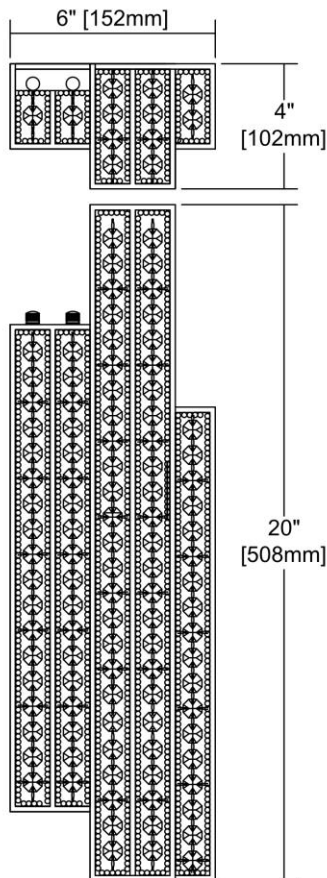

ITEM #:	11120/2
UPC	748119110066
Description	Lexicon 2-Light Sconce in Matte Gold with Clear Crystal
Finish	Matte Gold
Materials	Crystal, Metal
Brand	ELK Lighting
Collection	Lexicon
Category	Indoor Lighting
Type	Sconce

ITEM DIMENSIONS				RATINGS & SPECIFICATIONS				
Width	6 inches			Safety Rating	UL		Certification	N/A
Depth	7 inches			ADA Compliant	N/A		Voltage	N/A
Height	20 inches			BULBS / SOCKETS				
Weight	6 pounds			Quantity	2		Wattage	60 watts
ADDITIONAL DIMENSIONS				Included	No		Type	B11 (E12 Candelabra Base)
Backplate / Canopy	14x4.5			Other	N/A			
HCWO	N/A			CHAIN / CORD INFORMATION				
Min. Extension	N/A			Chain	N/A		Cord	N/A
Max. Extension	N/A			SHADE / GLASS DETAILS				
OVERALL HEIGHT				Shade/Glass Description	Clear Crystal			
Min.	N/A		Max.	N/A				
EXTENSION ROD(S)				Width	N/A		Height	N/A
N/A				Width at Top	N/A		Width at Bottom	N/A