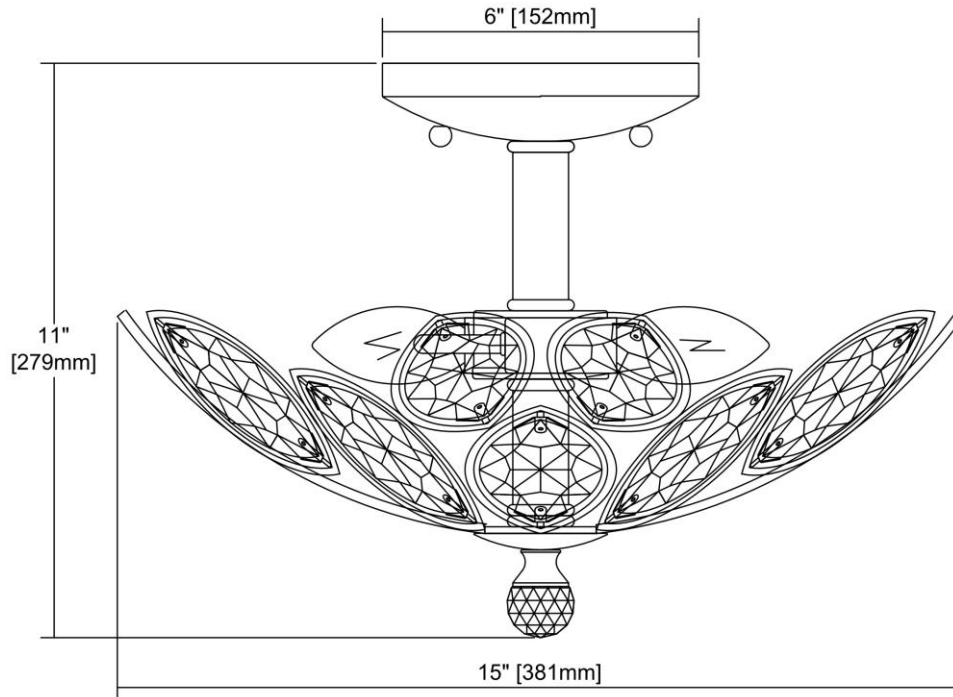

ITEM #:	11150/3
UPC	748119110233
Description	La Crescita 3-Light Semi Flush in Weathered Zinc with Clear Crystal
Finish	Weathered Zinc
Materials	Crystal, Metal
Brand	ELK Lighting
Collection	La Crescita
Category	Indoor Lighting
Type	Semi Flush Mount

ITEM DIMENSIONS				RATINGS & SPECIFICATIONS				
Width	15 inches			Safety Rating	UL		Certification	N/A
Depth	15 inches			ADA Compliant	N/A		Voltage	N/A
Height	11 inches			BULBS / SOCKETS				
Weight	8 pounds			Quantity	3		Wattage	60 watts
ADDITIONAL DIMENSIONS				Included	No		Type	B11 (E12 Candelabra Base)
Backplate / Canopy	6x6			Other	N/A			
HCWO	N/A			CHAIN / CORD INFORMATION				
Min. Extension	N/A			Chain	N/A		Cord	N/A
Max. Extension	N/A			SHADE / GLASS DETAILS				
OVERALL HEIGHT				Shade/Glass Description	Clear Crystal			
Min.	N/A		Max.	N/A				
EXTENSION ROD(S)				Width	N/A		Height	N/A
N/A				Width at Top	N/A		Width at Bottom	N/A