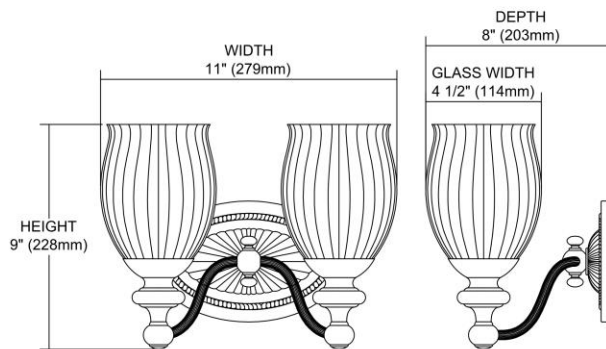

| | |
|--------------------|---|
| ITEM #: | 11651/2 |
| UPC | 748119065533 |
| Description | Park Ridge 2-Light Vanity Lamp in Oil Rubbed Bronze with Reeded Glass |
| Finish | Oil Rubbed Bronze |
| Materials | Glass, Metal |
| Brand | ELK Lighting |
| Collection | Park Ridge |
| Category | Indoor Lighting |
| Type | Vanity Light |

| ITEM DIMENSIONS | | | | RATINGS & SPECIFICATIONS | | | | |
|------------------------------|-----------|--|-------------|---------------------------------|--------------|----------------|------------------------|-----------------------|
| Width | 11 inches | | | Safety Rating | N/A | | Certification | N/A |
| Depth | 8 inches | | | ADA Compliant | N/A | | Voltage | N/A |
| Height | 9 inches | | | BULBS / SOCKETS | | | | |
| Weight | 4 pounds | | | Quantity | 2 | Wattage | 60 watts | |
| ADDITIONAL DIMENSIONS | | | | Included | No | | Type | A19 (E26 Medium Base) |
| Backplate / Canopy | N/A | | | Other | N/A | | | |
| HCWO | N/A | | | CHAIN / CORD INFORMATION | | | | |
| Min. Extension | N/A | | | Chain | N/A | | Cord | N/A |
| Max. Extension | N/A | | | SHADE / GLASS DETAILS | | | | |
| OVERALL HEIGHT | | | | Shade/Glass Description | Reeded Glass | | | |
| Min. | N/A | | Max. | N/A | | | | |
| EXTENSION ROD(S) | | | | Width | N/A | | Height | N/A |
| N/A | | | | Width at Top | N/A | | Width at Bottom | N/A |