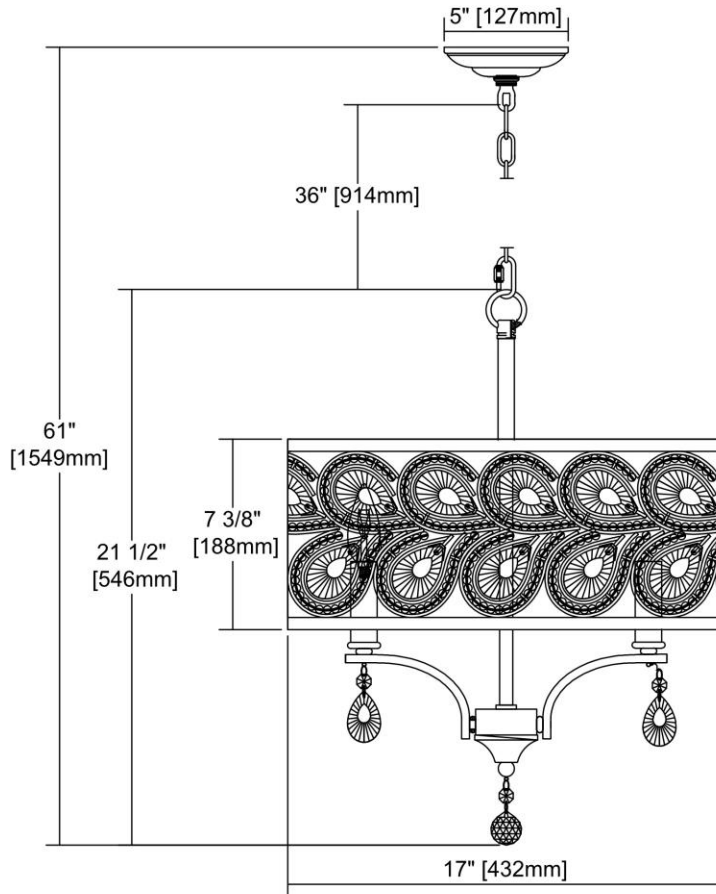


	ITEM #:	11934/4
	UPC	748119098203
	Description	Evolve 4-Light Chandelier in Weathered Zinc with Clear Crystal
	Finish	Weathered Zinc
	Materials	Crystal, Metal
	Brand	ELK Lighting
	Collection	Evolve
	Category	Indoor Lighting
	Type	Chandelier

ITEM DIMENSIONS				RATINGS & SPECIFICATIONS				
Width	17 inches			Safety Rating	UL		Certification	N/A
Depth	17 inches			ADA Compliant	N/A		Voltage	N/A
Height	21.5 inches			BULBS / SOCKETS				
Weight	12 pounds			Quantity	4		Wattage	60 watts
ADDITIONAL DIMENSIONS				Included	No		Type	B11 (E12 Candelabra Base)
Backplate / Canopy	5x5			Other	N/A			
HCWO	N/A			CHAIN / CORD INFORMATION				
Min. Extension	N/A			Chain	N/A		Cord	N/A
Max. Extension	N/A			SHADE / GLASS DETAILS				
OVERALL HEIGHT				Shade/Glass Description	Clear Crystal			
Min.	N/A		Max.	N/A				
EXTENSION ROD(S)				Width	N/A		Height	N/A
N/A				Width at Top	N/A		Width at Bottom	N/A