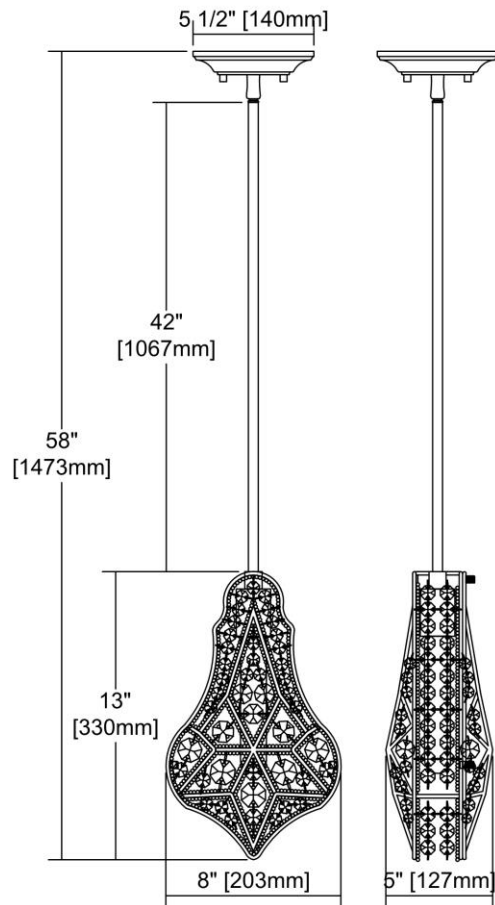


	ITEM #:	11948/1
	UPC	748119125435
	Description	Gemlette 1-Light Mini Pendant in Aged Silver with Wire Cage and Clear Crystal
	Finish	Aged Silver
	Materials	Crystal, Metal
	Brand	ELK Lighting
	Collection	Gemlette
	Category	Indoor Lighting
	Type	Mini Pendant

ITEM DIMENSIONS				RATINGS & SPECIFICATIONS				
Width	8 inches			Safety Rating	N/A		Certification	N/A
Depth	5 inches			ADA Compliant	N/A		Voltage	N/A
Height	13 inches			BULBS / SOCKETS				
Weight	4 pounds			Quantity	1	Wattage	60 watts	
ADDITIONAL DIMENSIONS				Included	No		Type	A19 (E26 Medium Base)
Backplate / Canopy	6x6			Other	N/A			
HCWO	N/A			CHAIN / CORD INFORMATION				
Min. Extension	N/A			Chain	N/A		Cord	N/A
Max. Extension	N/A			SHADE / GLASS DETAILS				
OVERALL HEIGHT				Shade/Glass Description	Wire Cage with Clear Crystal			
Min.	N/A		Max.	N/A				
EXTENSION ROD(S)				Width	N/A		Height	N/A
Rods: 1-6, 3-12				Width at Top	N/A		Width at Bottom	N/A