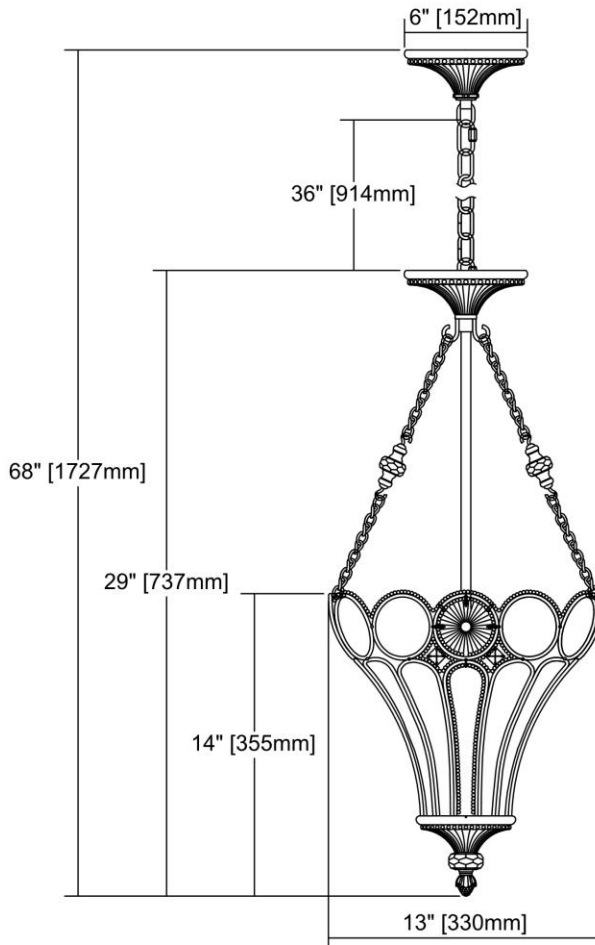

ITEM #:	12032/3
UPC	748119099699
Description	Christina 3-Light Chandelier in Mocha with Clear Crystal
Finish	Mocha
Materials	Crystal, Metal
Brand	ELK Lighting
Collection	Christina
Category	Indoor Lighting
Type	Chandelier

ITEM DIMENSIONS				RATINGS & SPECIFICATIONS				
Width	13 inches			Safety Rating	UL		Certification	N/A
Depth	13 inches			ADA Compliant	N/A		Voltage	N/A
Height	29 inches			BULBS / SOCKETS				
Weight	9 pounds			Quantity	3		Wattage	60 watts
ADDITIONAL DIMENSIONS				Included	No		Type	B11 (E12 Candelabra Base)
Backplate / Canopy	N/A			Other	N/A			
HCWO	N/A			CHAIN / CORD INFORMATION				
Min. Extension	N/A			Chain	N/A		Cord	N/A
Max. Extension	N/A			SHADE / GLASS DETAILS				
OVERALL HEIGHT				Shade/Glass Description	Clear Crystal			
Min.	N/A		Max.	N/A				
EXTENSION ROD(S)				Width	N/A		Height	N/A
N/A				Width at Top	N/A		Width at Bottom	N/A