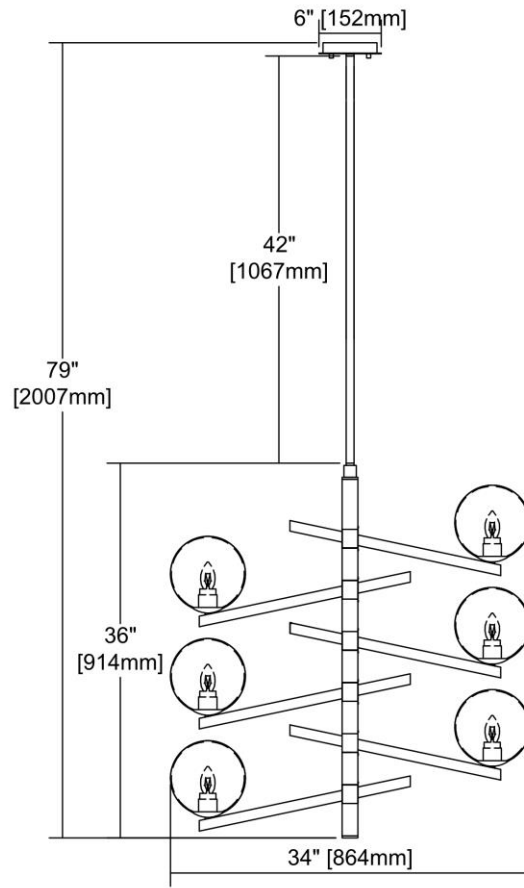


	<b>ITEM #:</b>	12183/6
	<b>UPC</b>	748119125497
	<b>Description</b>	Globes of Light 6-Light Chandelier in Brushed Black Nickel with Clear Blown Glass
	<b>Finish</b>	Brushed Black Nickel
	<b>Materials</b>	Glass, Metal
	<b>Brand</b>	ELK Lighting
	<b>Collection</b>	Globes of Light
	<b>Category</b>	Indoor Lighting
	<b>Type</b>	Chandelier

ITEM DIMENSIONS				RATINGS & SPECIFICATIONS				
<b>Width</b>	34 inches			<b>Safety Rating</b>	N/A		<b>Certification</b>	N/A
<b>Depth</b>	34 inches			<b>ADA Compliant</b>	N/A		<b>Voltage</b>	N/A
<b>Height</b>	36 inches			<b>BULBS / SOCKETS</b>				
<b>Weight</b>	20 pounds			<b>Quantity</b>	6	<b>Wattage</b>	60 watts	
ADDITIONAL DIMENSIONS				<b>Included</b>	No		<b>Type</b>	B11 (E12 Candelabra Base)
<b>Backplate / Canopy</b>	6x6			<b>Other</b>	N/A			
<b>HCWO</b>	N/A			CHAIN / CORD INFORMATION				
<b>Min. Extension</b>	N/A			<b>Chain</b>	N/A		<b>Cord</b>	N/A
<b>Max. Extension</b>	N/A			SHADE / GLASS DETAILS				
OVERALL HEIGHT				<b>Shade/Glass Description</b>	Clear Blown Glass			
<b>Min.</b>	N/A		<b>Max.</b>	N/A				
EXTENSION ROD(S)				<b>Width</b>	N/A		<b>Height</b>	N/A
Rods: 1-6, 1-12, 1-24				<b>Width at Top</b>	N/A		<b>Width at Bottom</b>	N/A