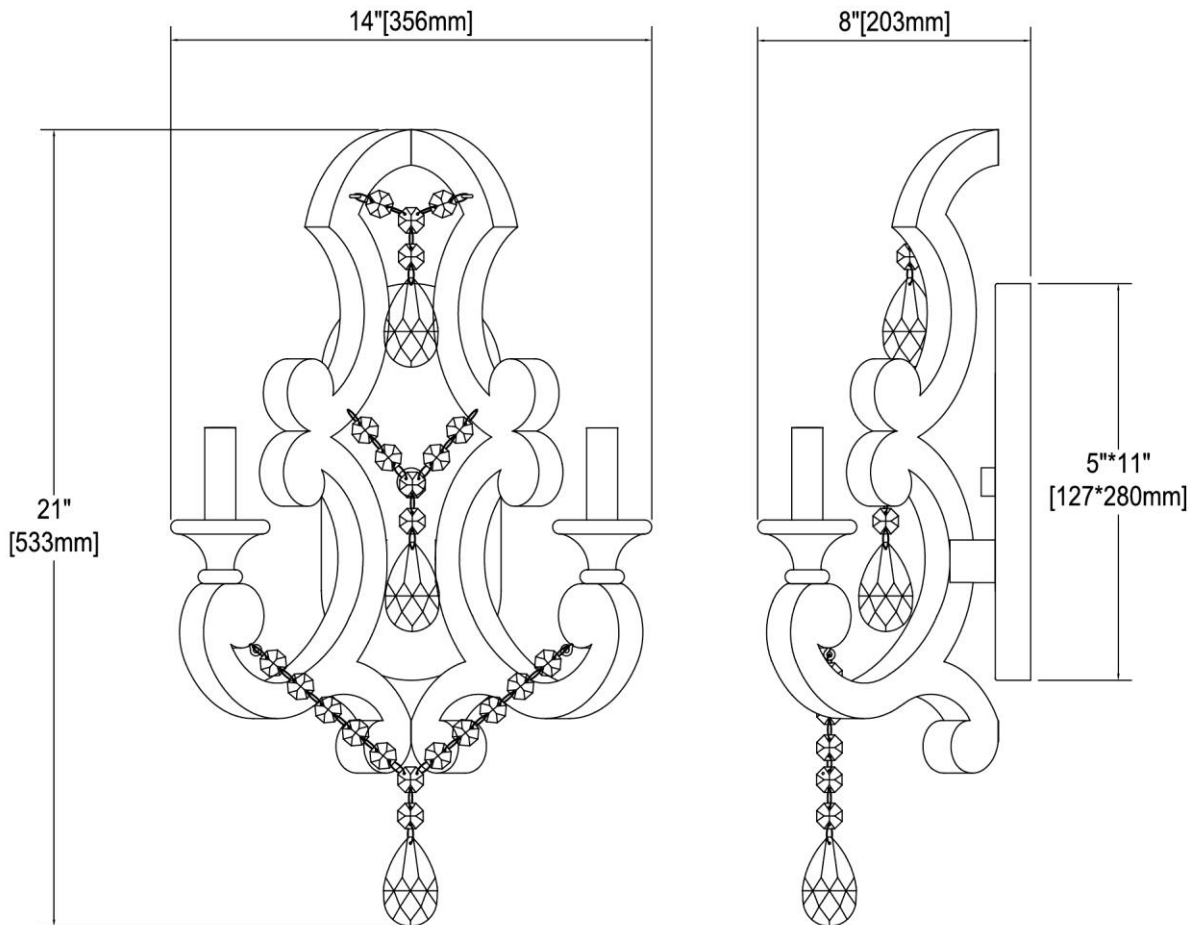

ITEM #:	12254/2
UPC	748119138169
Description	San Sebastian 2-Light Sconce in Spanish Antiquewood and Dark Bronze
Finish	Spanish Antiquewood, Dark Bronze
Materials	Glass, Steel, Wood
Brand	ELK Lighting
Collection	San Sebastian
Category	Indoor Lighting
Type	Sconce

ITEM DIMENSIONS				RATINGS & SPECIFICATIONS				
Width	14 inches			Safety Rating	UL		Certification	Dry locations
Depth	8 inches			ADA Compliant	N/A		Voltage	120 volts
Height	21 inches			BULBS / SOCKETS				
Weight	4 pounds			Quantity	2	Wattage	60 watts	
ADDITIONAL DIMENSIONS				Included	No	Type	Torpedo (E12 Candelabra Base)	
Backplate / Canopy	5x11			Other	N/A			
HCWO	N/A			CHAIN / CORD INFORMATION				
Min. Extension	N/A			Chain	N/A	Cord	8 inches	
Max. Extension	N/A			SHADE / GLASS DETAILS				
OVERALL HEIGHT				Shade/Glass Description	No Shade/Glass			
Min.	N/A	Max.	N/A					
EXTENSION ROD(S)				Width	N/A		Height	N/A
N/A				Width at Top	N/A		Width at Bottom	N/A