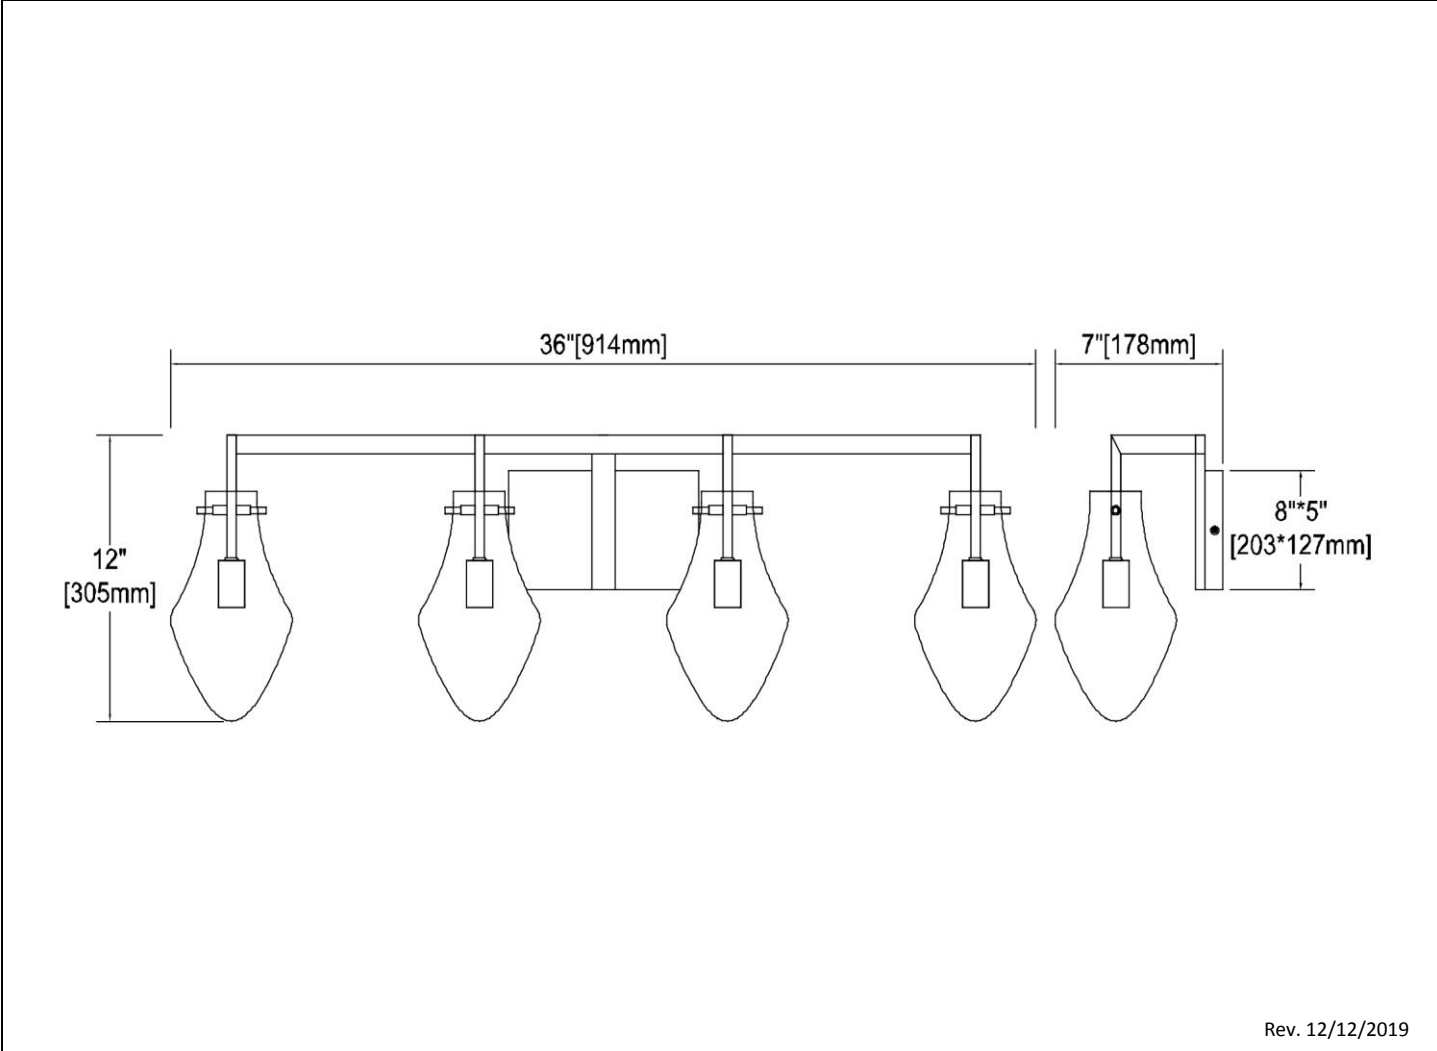

ITEM DIMENSIONS

Width	36 inches
Depth	7 inches
Height	12 inches
Weight	8 pounds

RATINGS & SPECIFICATIONS

Safety Rating	UL	Certification	Damp locations
ADA Compliant	N/A	Voltage	120 volts

ADDITIONAL DIMENSIONS

Backplate / Canopy	8x5
HCWO	N/A
Min. Extension	N/A
Max. Extension	N/A

BULBS / SOCKETS

Quantity	4	Wattage	60 watts
Included	No	Type	Torpedo (E12 Candelabra Base)
Other	N/A		

CHAIN / CORD INFORMATION

Chain	N/A	Cord	8 inches
--------------	-----	-------------	----------

OVERALL HEIGHT

Min.	N/A	Max.	N/A
-------------	-----	-------------	-----

SHADE / GLASS DETAILS

Shade/Glass Description	Clear Glass
--------------------------------	-------------

EXTENSION ROD(S)

	N/A
--	-----

Width	5 inches	Height	10 inches
Width at Top	N/A	Width at Bottom	N/A

Rev. 12/12/2019