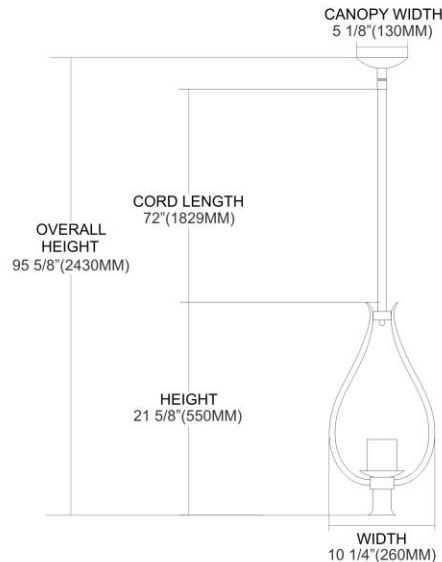


	ITEM #:	14004/1+1
	UPC	748119001555
	Description	Cambridge 1+1-Light Mini Pendant in Moonlit Rust
	Finish	Moonlit Rust
	Materials	Iron, Stone
	Brand	ELK Lighting
	Collection	Cambridge
	Category	Indoor Lighting
	Type	Mini Pendant

ITEM DIMENSIONS				RATINGS & SPECIFICATIONS				
Width	5 inches			Safety Rating	UL		Certification	N/A
Depth	10 inches			ADA Compliant	N/A		Voltage	N/A
Height	23 inches			BULBS / SOCKETS				
Weight	4 pounds			Quantity	1		Wattage	60 watts
ADDITIONAL DIMENSIONS				Included	No		Type	B11 (E12 Candelabra Base)
Backplate / Canopy	N/A			Other	Also requires 1 50-watt G10 - Not Included			
HCWO	N/A			CHAIN / CORD INFORMATION				
Min. Extension	N/A			Chain	N/A		Cord	N/A
Max. Extension	N/A			SHADE / GLASS DETAILS				
OVERALL HEIGHT				Shade/Glass Description	No Shade/Glass			
Min.	N/A		Max.	N/A				
EXTENSION ROD(S)				Width	N/A		Height	N/A
Rods: 1-6, 2-12				Width at Top	N/A		Width at Bottom	N/A