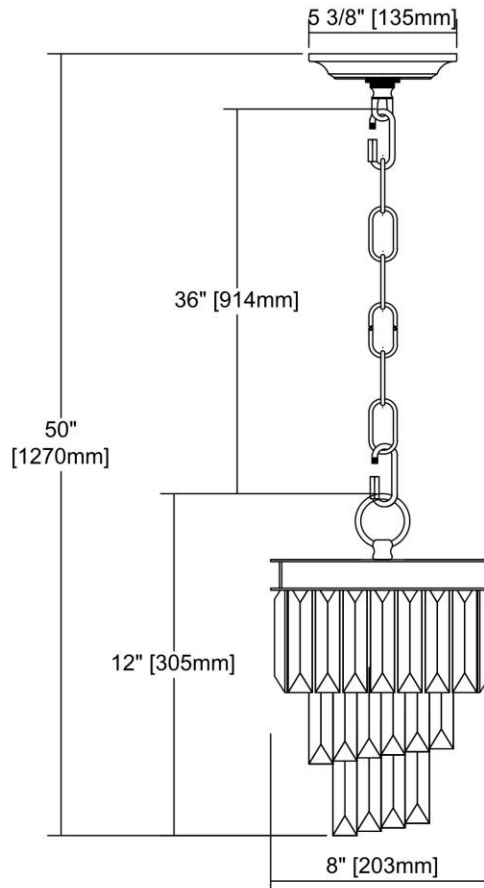

| | | |
|---|--------------------|---|
|  | ITEM #: | 14216/1 |
| | UPC | 748119099330 |
| | Description | Palacial 1-Light Mini Pendant in Oil Rubbed Bronze with Clear Crystal |
| | Finish | Oil Rubbed Bronze |
| | Materials | Crystal, Metal |
| | Brand | ELK Lighting |
| | Collection | Palacial |
| | Category | Indoor Lighting |
| | Type | Mini Pendant |

| ITEM DIMENSIONS | | | | RATINGS & SPECIFICATIONS | | | | |
|---------------------------|-----------|--|-------------|--------------------------------|---------------|--|------------------------|---------------------------|
| Width | 8 inches | | | Safety Rating | UL | | Certification | N/A |
| Depth | 8 inches | | | ADA Compliant | N/A | | Voltage | N/A |
| Height | 12 inches | | | BULBS / SOCKETS | | | | |
| Weight | 6 pounds | | | Quantity | 1 | | Wattage | 60 watts |
| ADDITIONAL DIMENSIONS | | | | Included | No | | Type | B11 (E12 Candelabra Base) |
| Backplate / Canopy | N/A | | | Other | N/A | | | |
| HCWO | N/A | | | CHAIN / CORD INFORMATION | | | | |
| Min. Extension | N/A | | | Chain | N/A | | Cord | N/A |
| Max. Extension | N/A | | | SHADE / GLASS DETAILS | | | | |
| OVERALL HEIGHT | | | | Shade/Glass Description | Clear Crystal | | | |
| Min. | N/A | | Max. | N/A | | | | |
| EXTENSION ROD(S) | | | | Width | N/A | | Height | N/A |
| N/A | | | | Width at Top | N/A | | Width at Bottom | N/A |