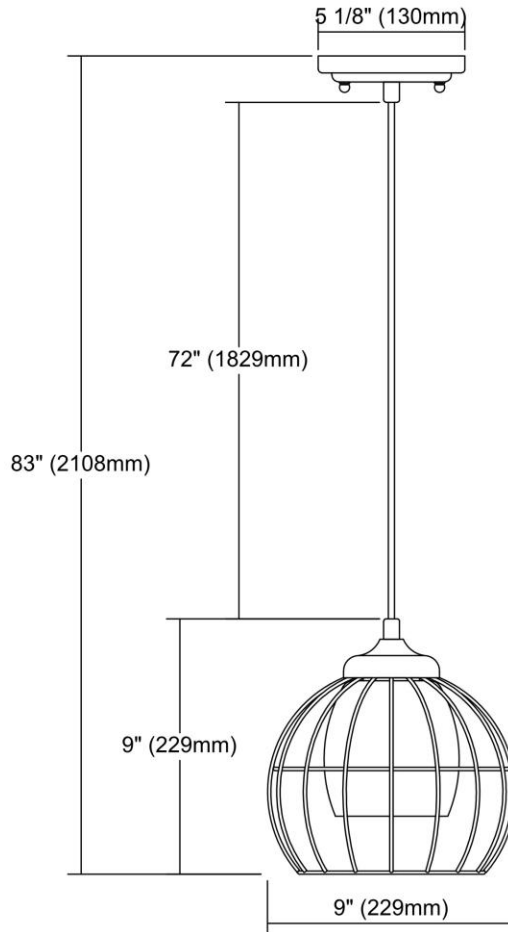


	ITEM #:	14245/1
	UPC	748119101941
	Description	Yardley 1-Light Mini Pendant in Oil Rubbed Bronze with Mercury Glass and Wire Cage
	Finish	Oil Rubbed Bronze
	Materials	Glass, Metal
	Brand	ELK Lighting
	Collection	Yardley
	Category	Indoor Lighting
	Type	Mini Pendant

ITEM DIMENSIONS				RATINGS & SPECIFICATIONS				
Width	9 inches			Safety Rating	UL		Certification	N/A
Depth	9 inches			ADA Compliant	N/A		Voltage	N/A
Height	9 inches			BULBS / SOCKETS				
Weight	3 pounds			Quantity	1	Wattage	60 watts	
ADDITIONAL DIMENSIONS				Included	No		Type	A19 (E26 Medium Base)
Backplate / Canopy	N/A			Other	N/A			
HCWO	N/A			CHAIN / CORD INFORMATION				
Min. Extension	N/A			Chain	N/A		Cord	N/A
Max. Extension	N/A			SHADE / GLASS DETAILS				
OVERALL HEIGHT				Shade/Glass Description	Mercury Glass Inside Wire Cage			
Min.	N/A	Max.	N/A					
EXTENSION ROD(S)				Width	N/A		Height	N/A
N/A				Width at Top	N/A		Width at Bottom	N/A