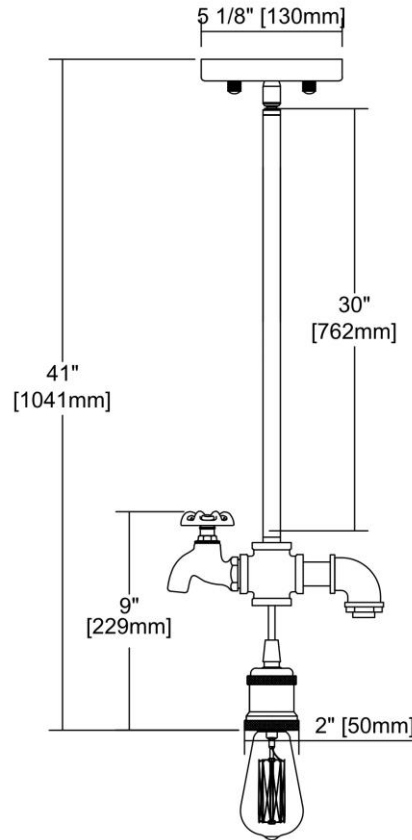


	ITEM #:	14285/1
	UPC	748119087887
	Description	Jonas 1-Light Mini Pendant in Multi-Tone Weathered with Faucet Motif
	Finish	Multi-Tone Weathered
	Materials	Metal
	Brand	ELK Lighting
	Collection	Jonas
	Category	Indoor Lighting
	Type	Mini Pendant

ITEM DIMENSIONS				RATINGS & SPECIFICATIONS				
Width	2 inches			Safety Rating	UL		Certification	N/A
Depth	8 inches			ADA Compliant	N/A		Voltage	N/A
Height	9 inches			BULBS / SOCKETS				
Weight	3 pounds			Quantity	1	Wattage	60 watts	
ADDITIONAL DIMENSIONS				Included	No		Type	A19 (E26 Medium Base)
Backplate / Canopy	5x5			Other	N/A			
HCWO	N/A			CHAIN / CORD INFORMATION				
Min. Extension	N/A			Chain	N/A		Cord	N/A
Max. Extension	N/A			SHADE / GLASS DETAILS				
OVERALL HEIGHT				Shade/Glass Description	No Shade/Glass			
Min.	N/A	Max.	N/A					
EXTENSION ROD(S)				Width	N/A		Height	N/A
Rods: 1-6, 2-12				Width at Top	N/A		Width at Bottom	N/A