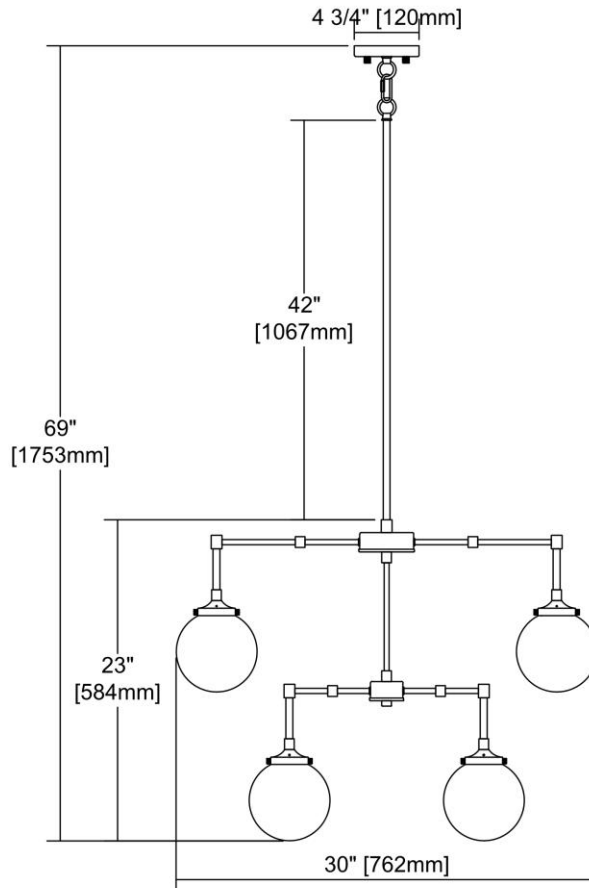

ITEM #:	14438/6+3
UPC	748119127439
Description	Boudreaux 9-Light Chandelier in Matte Black and Antique Gold with Sphere-shaped Glass
Finish	Matte Black, Antique Gold
Materials	Glass, Metal
Brand	ELK Lighting
Collection	Boudreaux
Category	Indoor Lighting
Type	Chandelier

ITEM DIMENSIONS				RATINGS & SPECIFICATIONS				
Width	30 inches			Safety Rating	N/A		Certification	N/A
Depth	30 inches			ADA Compliant	N/A		Voltage	N/A
Height	23 inches			BULBS / SOCKETS				
Weight	13 pounds			Quantity	9	Wattage	60 watts	
ADDITIONAL DIMENSIONS				Included	No		Type	B11 (E12 Candelabra Base)
Backplate / Canopy	4.75x4.75			Other	N/A			
HCWO	N/A			CHAIN / CORD INFORMATION				
Min. Extension	N/A			Chain	N/A		Cord	N/A
Max. Extension	N/A			SHADE / GLASS DETAILS				
OVERALL HEIGHT				Shade/Glass Description	Clear Blown Glass			
Min.	N/A		Max.	N/A				
EXTENSION ROD(S)				Width	N/A		Height	N/A
Rods: 1-6, 3-12				Width at Top	N/A		Width at Bottom	N/A