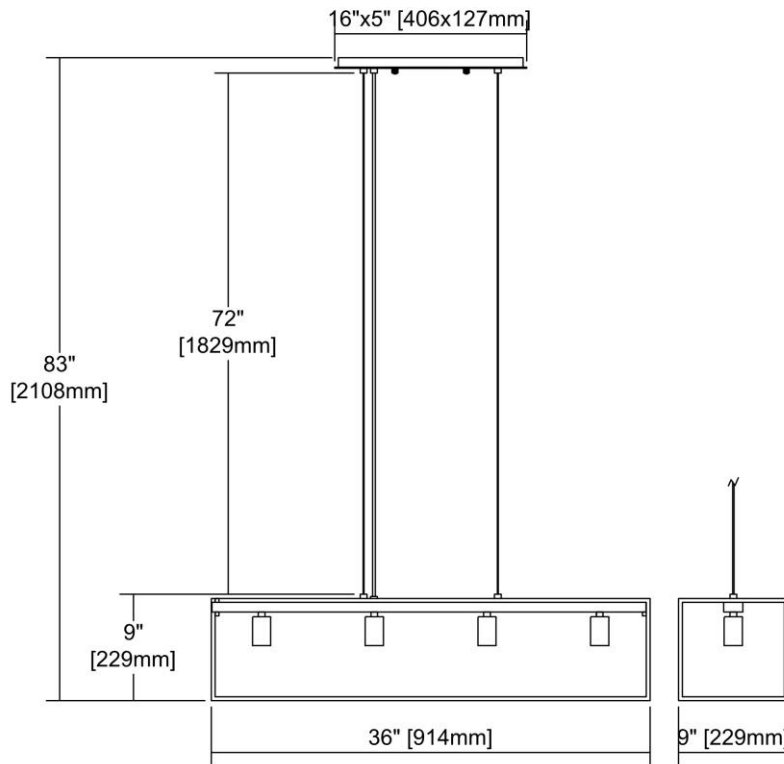

ITEM DIMENSIONS				RATINGS & SPECIFICATIONS				
Width	36 inches			Safety Rating	UL		Certification	N/A
Depth	9 inches			ADA Compliant	N/A		Voltage	N/A
Height	9 inches			BULBS / SOCKETS				
Weight	15 pounds			Quantity	4		Wattage	60 watts
ADDITIONAL DIMENSIONS				Included	No		Type	A19 (E26 Medium Base)
Backplate / Canopy	16x5			Other	N/A			
HCWO	N/A			CHAIN / CORD INFORMATION				
Min. Extension	N/A			Chain	N/A		Cord	N/A
Max. Extension	N/A			SHADE / GLASS DETAILS				
OVERALL HEIGHT				Shade/Glass Description	No Shade/Glass			
Min.	N/A		Max.	N/A				
EXTENSION ROD(S)				Width	N/A		Height	N/A
N/A				Width at Top	N/A		Width at Bottom	N/A