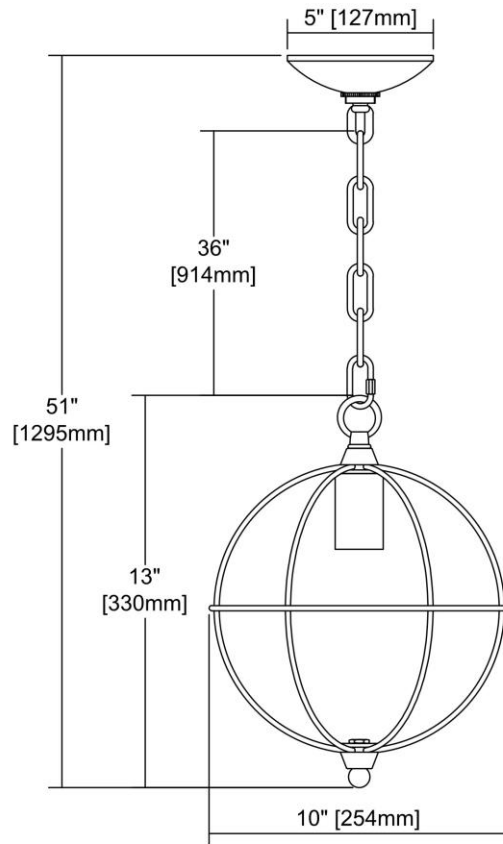


	ITEM #:	14510/1
	UPC	748119112336
	Description	Loftin 1-Light Mini Pendant in Oil Rubbed Bronze and Satin Brass
	Finish	Oil Rubbed Bronze, Satin Brass
	Materials	Metal
	Brand	ELK Lighting
	Collection	Loftin
	Category	Indoor Lighting
	Type	Mini Pendant

ITEM DIMENSIONS				RATINGS & SPECIFICATIONS				
Width	10 inches			Safety Rating	UL		Certification	N/A
Depth	10 inches			ADA Compliant	N/A		Voltage	N/A
Height	13 inches			BULBS / SOCKETS				
Weight	2 pounds			Quantity	1		Wattage	60 watts
ADDITIONAL DIMENSIONS				Included	No		Type	A19 (E26 Medium Base)
Backplate / Canopy	5x5			Other	N/A			
HCWO	N/A			CHAIN / CORD INFORMATION				
Min. Extension	N/A			Chain	N/A		Cord	N/A
Max. Extension	N/A			SHADE / GLASS DETAILS				
OVERALL HEIGHT				Shade/Glass Description	No Shade/Glass			
Min.	N/A		Max.	N/A				
EXTENSION ROD(S)				Width	N/A		Height	N/A
N/A				Width at Top	N/A		Width at Bottom	N/A