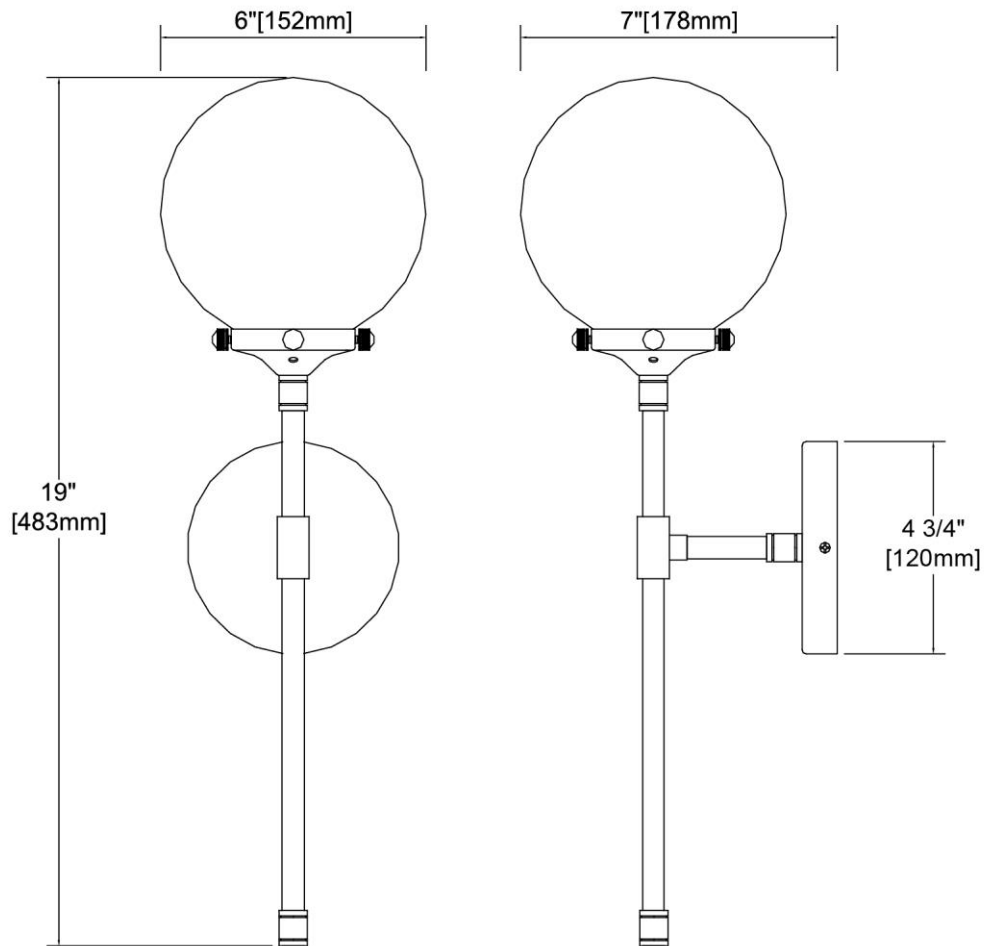


	ITEM #:	15351/1
	UPC	748119134840
	Description	Boudreaux 1-Light Sconce in Matte Black with Clear Glass
	Finish	Matte Black, Polished Nickel
	Materials	Glass, Steel
	Brand	ELK Lighting
	Collection	Boudreaux
	Category	Indoor Lighting
	Type	Sconce

ITEM DIMENSIONS				RATINGS & SPECIFICATIONS				
Width	6 inches			Safety Rating	UL		Certification	Dry locations
Depth	7 inches			ADA Compliant	N/A		Voltage	120
Height	19 inches			BULBS / SOCKETS				
Weight	2 pounds			Quantity	1	Wattage	60 watts	
ADDITIONAL DIMENSIONS				Included	No		Type	Torpedo (E12 Candelabra Base)
Backplate / Canopy	4.75 diameter			Other	N/A			
HCWO	N/A			CHAIN / CORD INFORMATION				
Min. Extension	N/A			Chain	N/A		Cord	10 inches
Max. Extension	N/A			SHADE / GLASS DETAILS				
OVERALL HEIGHT				Shade/Glass Description	Clear glass			
Min.	N/A		Max.	N/A				
EXTENSION ROD(S)				Width	6 inches		Height	6 inches
N/A				Width at Top	N/A		Width at Bottom	N/A