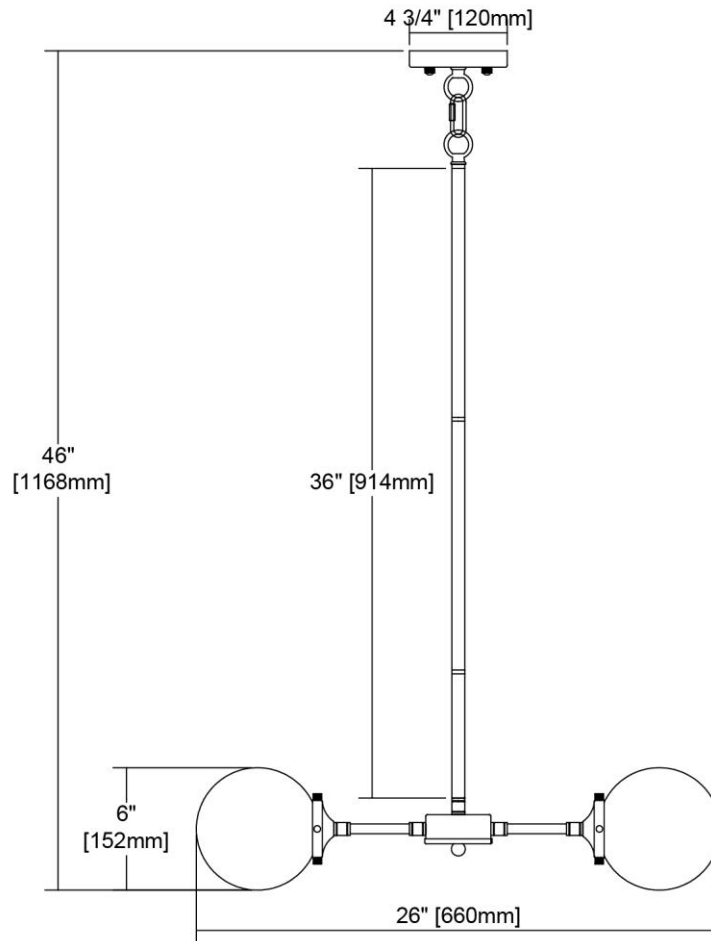


	ITEM #:	15355/3
	UPC	748119134772
	Description	Boudreaux 3-Light Chandelier in Matte Black with Clear Glass
	Finish	Matte Black, Polished Nickel
	Materials	Glass, Steel
	Brand	ELK Lighting
	Collection	Boudreaux
	Category	Indoor Lighting
	Type	Chandelier

ITEM DIMENSIONS				RATINGS & SPECIFICATIONS				
Width	26 inches			Safety Rating	UL		Certification	Dry locations
Depth	26 inches			ADA Compliant	N/A		Voltage	120
Height	6 inches			BULBS / SOCKETS				
Weight	5 pounds			Quantity	3	Wattage	60 watts	
ADDITIONAL DIMENSIONS				Included	No	Type	Torpedo (E12 Candelabra Base)	
Backplate / Canopy	4.75 diameter			Other	N/A			
HCWO	N/A			CHAIN / CORD INFORMATION				
Min. Extension	N/A			Chain	N/A	Cord	96 inches - Black	
Max. Extension	N/A			SHADE / GLASS DETAILS				
OVERALL HEIGHT				Shade/Glass Description	Clear glass			
Min.	10 inches	Max.	46 inches	Width	6 inches		Height	6 inches
EXTENSION ROD(S)				Width at Top	N/A		Width at Bottom	N/A
Rods: 1-6, 1-12, 1-18								