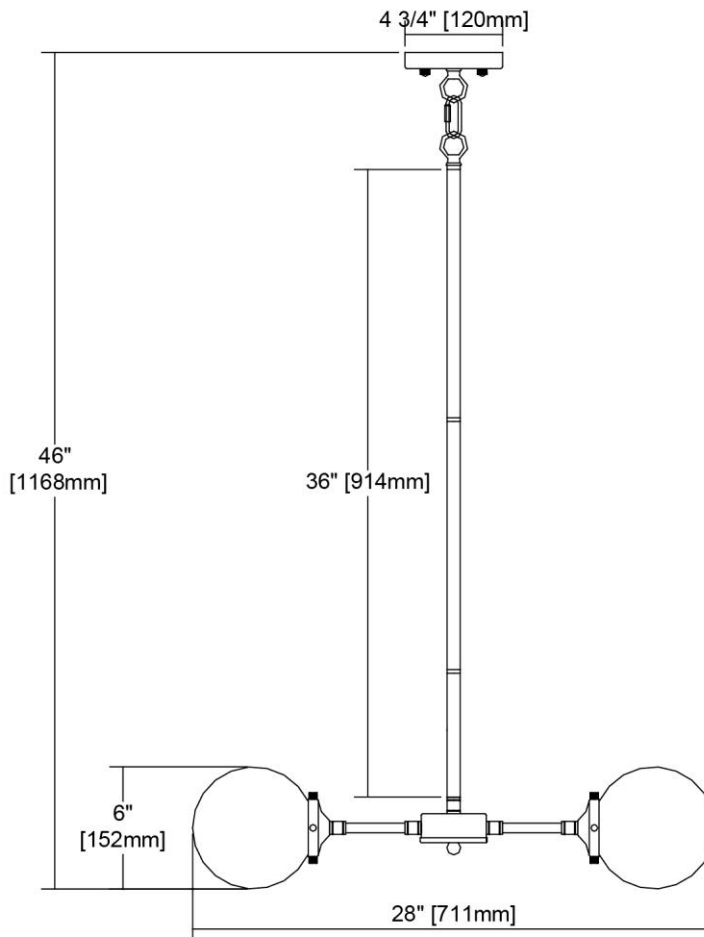

<b>ITEM #:</b>	15356/6
<b>UPC</b>	748119134789
<b>Description</b>	Boudreaux 6-Light Chandelier in Matte Black with Clear Glass
<b>Finish</b>	Matte Black, Polished Nickel
<b>Materials</b>	Glass, Steel
<b>Brand</b>	ELK Lighting
<b>Collection</b>	Boudreaux
<b>Category</b>	Indoor Lighting
<b>Type</b>	Chandelier

ITEM DIMENSIONS				RATINGS & SPECIFICATIONS				
<b>Width</b>	28 inches			<b>Safety Rating</b>	UL		<b>Certification</b>	Dry locations
<b>Depth</b>	28 inches			<b>ADA Compliant</b>	N/A		<b>Voltage</b>	120
<b>Height</b>	6 inches			BULBS / SOCKETS				
<b>Weight</b>	8 pounds			<b>Quantity</b>	6	<b>Wattage</b>	60 watts	
ADDITIONAL DIMENSIONS				<b>Included</b>	No	<b>Type</b>	Torpedo (E12 Candelabra Base)	
<b>Backplate / Canopy</b>	4.75 diameter			<b>Other</b>	N/A			
<b>HCWO</b>	N/A			CHAIN / CORD INFORMATION				
<b>Min. Extension</b>	N/A			<b>Chain</b>	N/A	<b>Cord</b>	96 inches - Black	
<b>Max. Extension</b>	N/A			SHADE / GLASS DETAILS				
OVERALL HEIGHT				<b>Shade/Glass Description</b>	Clear glass			
<b>Min.</b>	10 inches	<b>Max.</b>	46 inches	<b>Width</b>	6 inches		<b>Height</b>	6 inches
EXTENSION ROD(S)				<b>Width at Top</b>	N/A		<b>Width at Bottom</b>	N/A
Rods: 1-6, 1-12, 1-18								