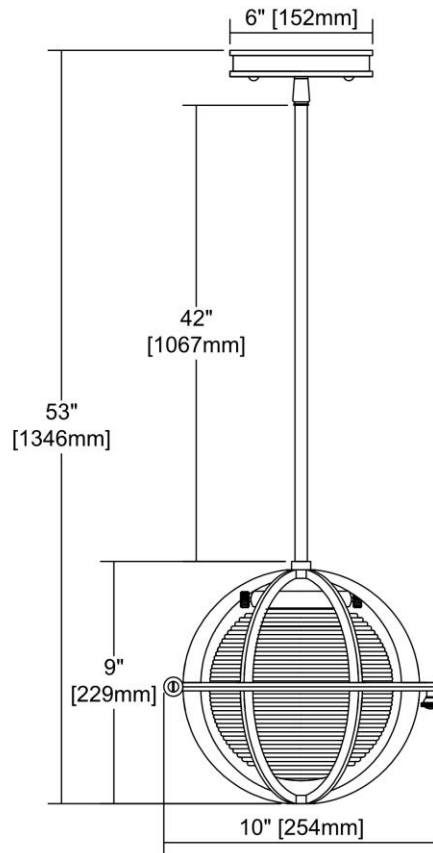


	ITEM #:	16172/1
	UPC	748119127880
	Description	Aubridge 1-Light Mini Pendant in Weathered Zinc with Clear Ribbed Blown Glass
	Finish	Weathered Zinc
	Materials	Glass, Metal
	Brand	ELK Lighting
	Collection	Aubridge
	Category	Indoor Lighting
	Type	Mini Pendant

ITEM DIMENSIONS				RATINGS & SPECIFICATIONS				
Width	10 inches			Safety Rating	N/A		Certification	N/A
Depth	10 inches			ADA Compliant	N/A		Voltage	N/A
Height	9 inches			BULBS / SOCKETS				
Weight	7 pounds			Quantity	1	Wattage	60 watts	
ADDITIONAL DIMENSIONS				Included	No		Type	A19 (E26 Medium Base)
Backplate / Canopy	6x6			Other	N/A			
HCWO	N/A			CHAIN / CORD INFORMATION				
Min. Extension	N/A			Chain	N/A		Cord	N/A
Max. Extension	N/A			SHADE / GLASS DETAILS				
OVERALL HEIGHT				Shade/Glass Description	Clear Ribbed Blown Glass			
Min.	N/A		Max.	N/A				
EXTENSION ROD(S)				Width	N/A		Height	N/A
Rods: 1-6, 3-12				Width at Top	N/A		Width at Bottom	N/A