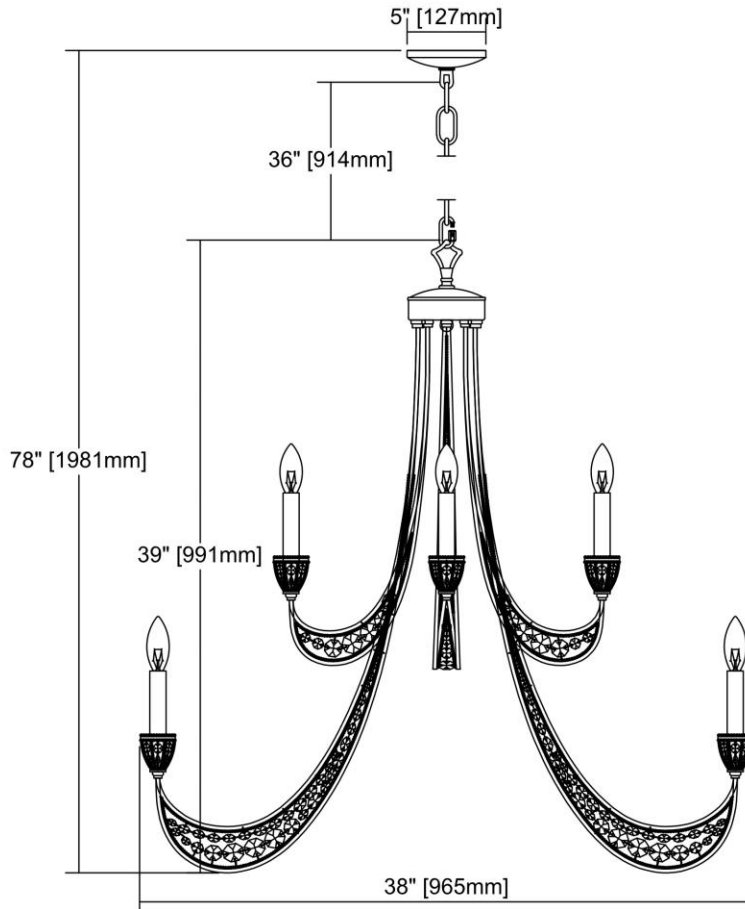


	ITEM #:	16257/6+3
	UPC	748119098104
	Description	Renaissance 9-Light Chandelier in Weathered Zinc with Crystal
	Finish	Weathered Zinc
	Materials	Crystal, Metal
	Brand	ELK Lighting
	Collection	Renaissance
	Category	Indoor Lighting
	Type	Chandelier

ITEM DIMENSIONS				RATINGS & SPECIFICATIONS				
Width	38 inches			Safety Rating	UL		Certification	N/A
Depth	38 inches			ADA Compliant	N/A		Voltage	N/A
Height	39 inches			BULBS / SOCKETS				
Weight	18 pounds			Quantity	9		Wattage	60 watts
ADDITIONAL DIMENSIONS				Included	No		Type	B11 (E12 Candelabra Base)
Backplate / Canopy	5x5			Other	N/A			
HCWO	N/A			CHAIN / CORD INFORMATION				
Min. Extension	N/A			Chain	N/A		Cord	N/A
Max. Extension	N/A			SHADE / GLASS DETAILS				
OVERALL HEIGHT				Shade/Glass Description	Crystal			
Min.	N/A		Max.	N/A				
EXTENSION ROD(S)				Width	N/A		Height	N/A
N/A				Width at Top	N/A		Width at Bottom	N/A