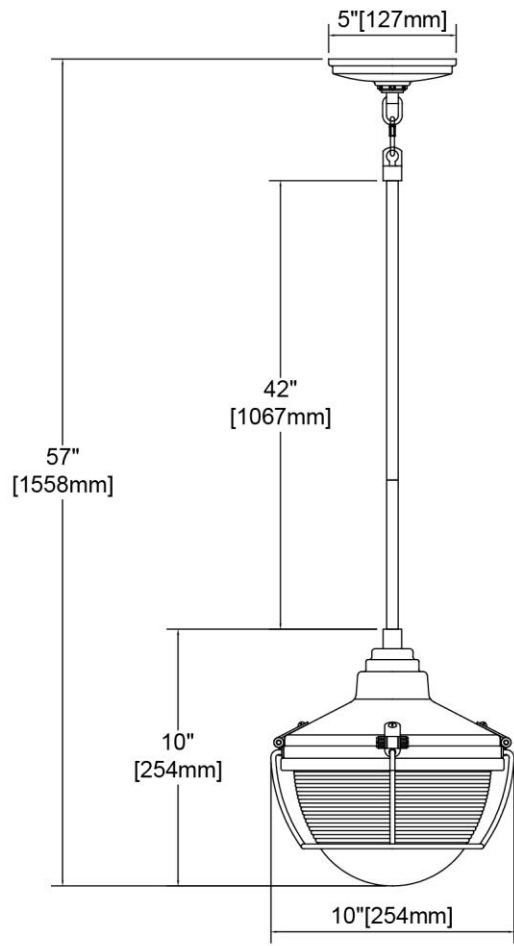

ITEM #:	16515/1
UPC	748119140391
Description	Seaway Passage 1-Light Mini Pendant in Black Nickel and Satin Nickel with Clear Ribbed Glass
Finish	Black Nickel, Satin Nickel
Materials	Glass, Steel
Brand	ELK Lighting
Collection	Seaway Passage
Category	Indoor Lighting
Type	Mini Pendant

ITEM DIMENSIONS				RATINGS & SPECIFICATIONS				
Width	10 inches			Safety Rating	UL		Certification	Dry locations
Depth	10 inches			ADA Compliant	N/A		Voltage	120 volts
Height	10 inches			BULBS / SOCKETS				
Weight	5 pounds			Quantity	1	Wattage	60 watts	
ADDITIONAL DIMENSIONS				Included	No		Type	A19 (E26 Medium Base)
Backplate / Canopy	5 diameter			Other	N/A			
HCWO	N/A			CHAIN / CORD INFORMATION				
Min. Extension	N/A			Chain	N/A		Cord	72 inches
Max. Extension	N/A			SHADE / GLASS DETAILS				
OVERALL HEIGHT				Shade/Glass Description	Clear Ribbed Glass			
Min.	15 inches	Max.	57 inches					
EXTENSION ROD(S)				Width	8 inches		Height	5 inches
Rods: 1-6, 3-12				Width at Top	N/A		Width at Bottom	N/A