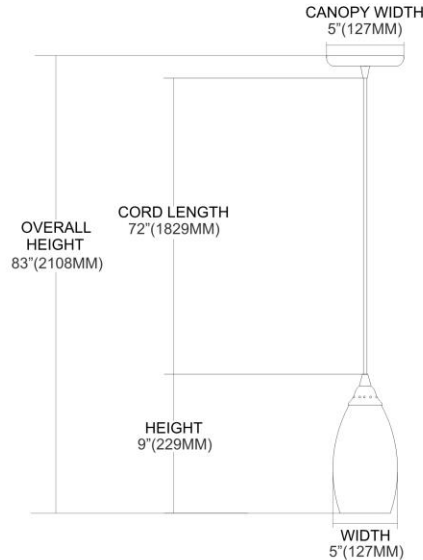


	ITEM #:	20001/1CG
	UPC	748119002781
	Description	Galaxy 1-Light Mini Pendant in Satin Nickel with Creamy Mint Glass
	Finish	Satin Nickel
	Materials	Glass, Metal
	Brand	ELK Lighting
	Collection	Galaxy
	Category	Indoor Lighting
	Type	Mini Pendant

ITEM DIMENSIONS				RATINGS & SPECIFICATIONS				
Width	5 inches			Safety Rating	N/A		Certification	N/A
Depth	5 inches			ADA Compliant	N/A		Voltage	N/A
Height	9 inches			BULBS / SOCKETS				
Weight	2 pounds			Quantity	1	Wattage	60 watts	
ADDITIONAL DIMENSIONS				Included	No		Type	A19 (E26 Medium Base)
Backplate / Canopy	N/A			Other	N/A			
HCWO	N/A			CHAIN / CORD INFORMATION				
Min. Extension	N/A			Chain	N/A		Cord	N/A
Max. Extension	N/A			SHADE / GLASS DETAILS				
OVERALL HEIGHT				Shade/Glass Description	Creamy Mint Glass			
Min.	N/A		Max.	N/A				
EXTENSION ROD(S)				Width	N/A		Height	N/A
N/A				Width at Top	N/A		Width at Bottom	N/A