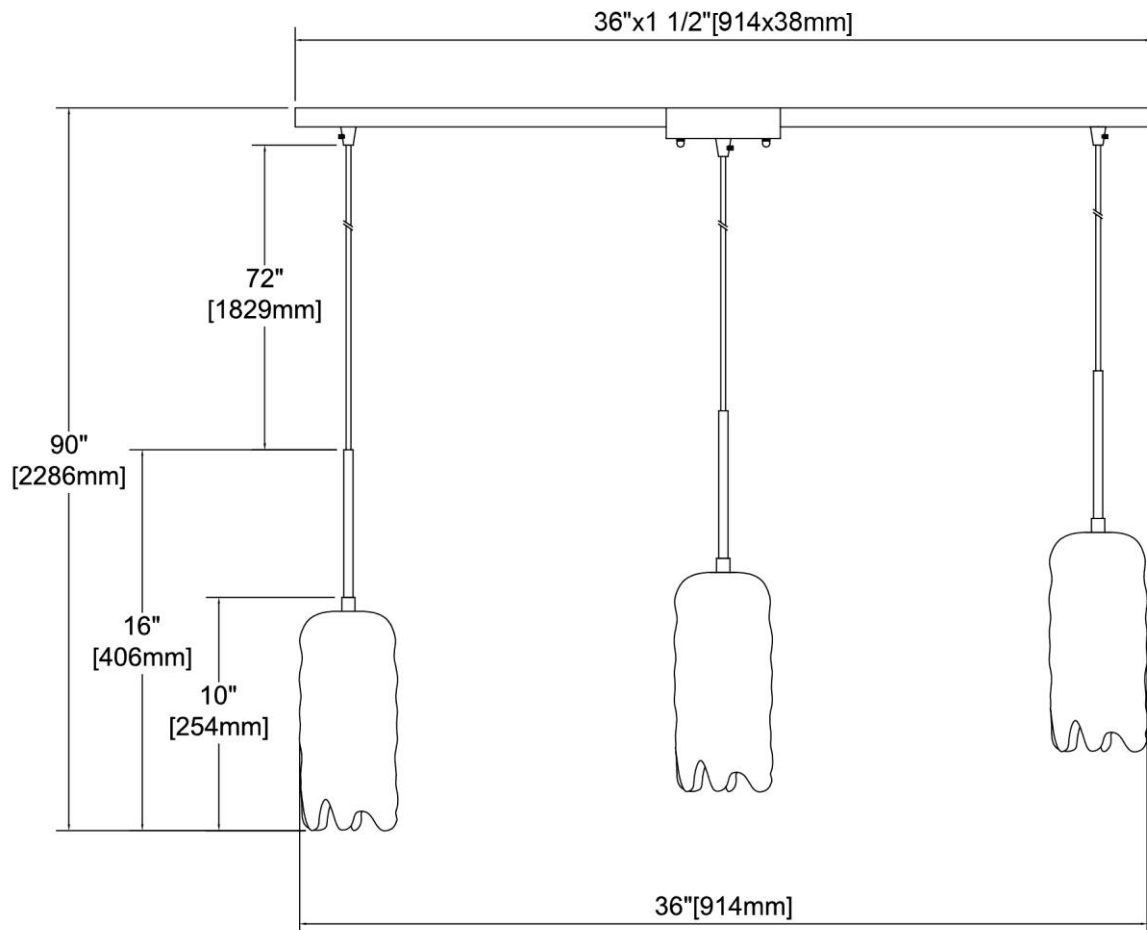

	ITEM #:	21165/3L
	UPC	748119136837
	Description	Hand Formed Glass 3-Light Linear Mini Pendant Fixture in Chrome with Clear Hand-formed Glass
	Finish	Polished Chrome
	Materials	Glass, Steel
	Brand	ELK Lighting
	Collection	Hand Formed Glass
	Category	Indoor Lighting
	Type	Mini Pendant

ITEM DIMENSIONS				RATINGS & SPECIFICATIONS				
Width	36 inches			Safety Rating	UL		Certification	Dry locations
Depth	5 inches			ADA Compliant	N/A		Voltage	120 volts
Height	10 inches			BULBS / SOCKETS				
Weight	11 pounds			Quantity	3		Wattage	100 watts
ADDITIONAL DIMENSIONS				Included	No		Type	A19 (E26 Medium Base)
Backplate / Canopy	36 diameter			Other	N/A			
HCWO	N/A			CHAIN / CORD INFORMATION				
Min. Extension	N/A			Chain	N/A		Cord	72 inches - Clear
Max. Extension	N/A			SHADE / GLASS DETAILS				
OVERALL HEIGHT				Shade/Glass Description	Clear hand formed glass			
Min.	18 inches	Max.	90 inches					
EXTENSION ROD(S)				Width	5 inches		Height	9 inches
N/A				Width at Top	5 inches		Width at Bottom	5 inches