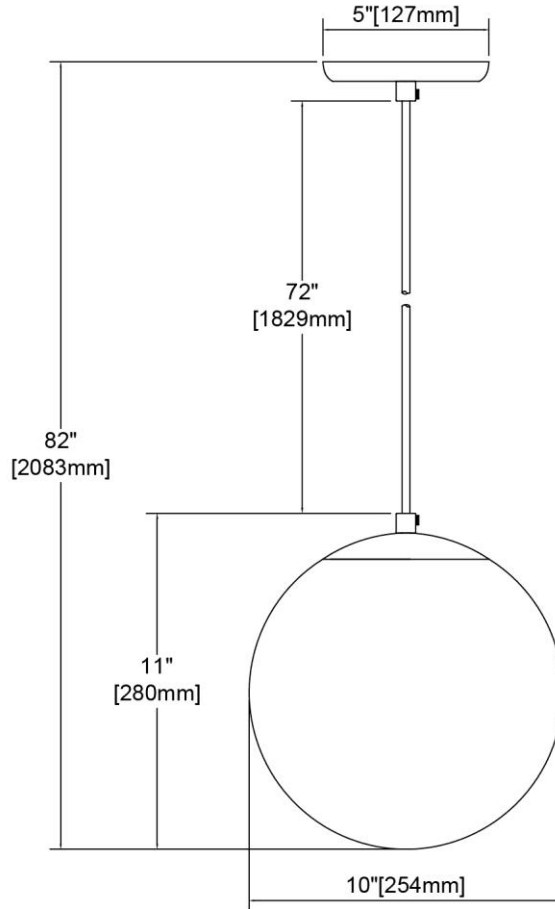


	ITEM #:	30180/1
	UPC	748119137834
	Description	Planetario 1-Light Mini Pendant in Satin Nickel with Swirling Blue and White glass
	Finish	Satin Nickel
	Materials	Glass, Steel
	Brand	ELK Lighting
	Collection	Planetario
	Category	Indoor Lighting
	Type	Mini Pendant

ITEM DIMENSIONS				RATINGS & SPECIFICATIONS				
Width	10 inches			Safety Rating	ETL		Certification	Dry locations
Depth	10 inches			ADA Compliant	N/A		Voltage	120 volts
Height	11 inches			BULBS / SOCKETS				
Weight	3 pounds			Quantity	1	Wattage	60 watts	
ADDITIONAL DIMENSIONS				Included	No		Type	A19 (E26 Medium Base)
Backplate / Canopy	5 diameter			Other	N/A			
HCWO	N/A			CHAIN / CORD INFORMATION				
Min. Extension	N/A			Chain	N/A		Cord	72 inches - Clear
Max. Extension	N/A			SHADE / GLASS DETAILS				
OVERALL HEIGHT				Shade/Glass Description	Swirling Blue and White glass			
Min.	12 inches	Max.	82 inches					
EXTENSION ROD(S)				Width	10 inches		Height	9 inches
N/A				Width at Top	N/A		Width at Bottom	N/A