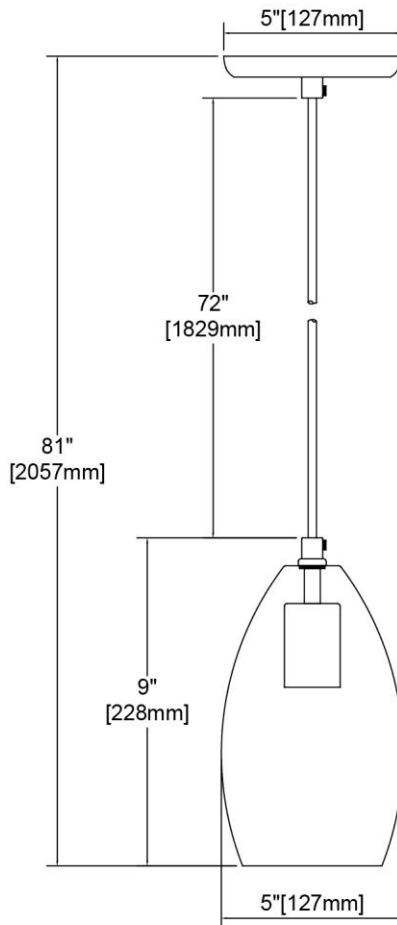


	<b>ITEM #:</b>	30250/1
	<b>UPC</b>	748119137865
	<b>Description</b>	Planetario 1-Light Mini Pendant in Satin Nickel with Swirling Beige and Tan Glass
	<b>Finish</b>	Satin Nickel
	<b>Materials</b>	Glass, Steel
	<b>Brand</b>	ELK Lighting
	<b>Collection</b>	Planetario
	<b>Category</b>	Indoor Lighting
	<b>Type</b>	Mini Pendant

ITEM DIMENSIONS				RATINGS & SPECIFICATIONS				
<b>Width</b>	5 inches			<b>Safety Rating</b>	ETL		<b>Certification</b>	Dry locations
<b>Depth</b>	5 inches			<b>ADA Compliant</b>	N/A		<b>Voltage</b>	120 volts
<b>Height</b>	9 inches			<b>BULBS / SOCKETS</b>				
<b>Weight</b>	2 pounds			<b>Quantity</b>	1	<b>Wattage</b>	60 watts	
<b>ADDITIONAL DIMENSIONS</b>				<b>Included</b>	No		<b>Type</b>	A19 (E26 Medium Base)
<b>Backplate / Canopy</b>	5 diameter			<b>Other</b>	N/A			
<b>HCWO</b>	N/A			<b>CHAIN / CORD INFORMATION</b>				
<b>Min. Extension</b>	N/A			<b>Chain</b>	N/A		<b>Cord</b>	72 inches - Clear
<b>Max. Extension</b>	N/A			<b>SHADE / GLASS DETAILS</b>				
<b>OVERALL HEIGHT</b>				<b>Shade/Glass Description</b>	Swirling Beige and Tan Glass			
<b>Min.</b>	11 inches	<b>Max.</b>	81 inches					
<b>EXTENSION ROD(S)</b>				<b>Width</b>	5 inches		<b>Height</b>	9 inches
N/A				<b>Width at Top</b>	N/A		<b>Width at Bottom</b>	N/A