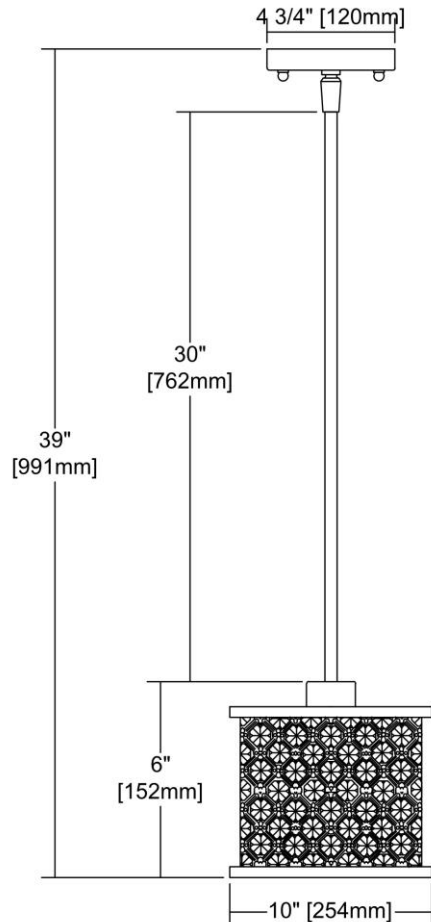


	ITEM #:	31102/1
	UPC	748119033198
	Description	Genevieve 1-Light Mini Pendant in Polished Chrome with Crystal and Mesh Shade
	Finish	Polished Chrome
	Materials	Crystal, Glass, Metal
	Brand	ELK Lighting
	Collection	Genevieve
	Category	Indoor Lighting
	Type	Mini Pendant

ITEM DIMENSIONS				RATINGS & SPECIFICATIONS				
Width	10 inches			Safety Rating	N/A		Certification	N/A
Depth	10 inches			ADA Compliant	N/A		Voltage	N/A
Height	6 inches			BULBS / SOCKETS				
Weight	4 pounds			Quantity	1	Wattage	60 watts	
ADDITIONAL DIMENSIONS				Included	No		Type	A19 (E26 Medium Base)
Backplate / Canopy	N/A			Other	N/A			
HCWO	N/A			CHAIN / CORD INFORMATION				
Min. Extension	N/A			Chain	N/A		Cord	N/A
Max. Extension	N/A			SHADE / GLASS DETAILS				
OVERALL HEIGHT				Shade/Glass Description	Crystal and Mesh Shade			
Min.	N/A		Max.	N/A				
EXTENSION ROD(S)				Width	N/A		Height	N/A
N/A				Width at Top	N/A		Width at Bottom	N/A